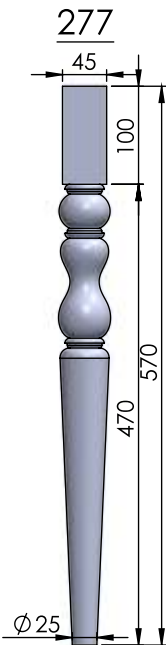

### Wood Species

- \* Red Oak
- \* White Oak
- \* Soft Maple
- \* Hard Maple
- \* Cherry
- \* Hickory
- \* Walnut
- \* African Mahogany
- \* Honduras Mahogany
- \* Pine
- \* Poplar
- \* Spanish Cedar
- \* White Ash

### Turning Types

- \* Dining Table Legs
- \* End Table Legs
- \* Sofa Table Legs
- \* Bar Stool Legs
- \* Chair Legs
- \* Chair Arm Posts
- \* Chair Stretchers
- \* Sofa/Bun Feet
- \* Stairway Balusters
- \* Stairway Newel Posts
- \* Bed Rails
- \* Bed Posts
- \* Lamp Posts
- \* Table Pedistals
- \* Baseball Bats
- \* Kitchen Island Legs
- \* Finials
- \* And Much More.....

204

205

206

207

208

209

Nr.8

Nr.14

Nr.29

Nr.46

Nr.22

Nr.20

Nr.23

Nr.21

Nr.52