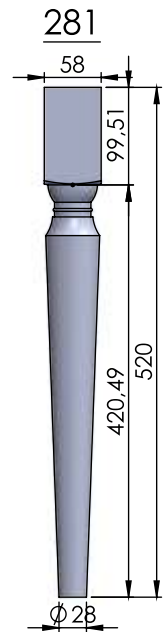

### Wood Species

- \* Red Oak
- \* White Oak
- \* Soft Maple
- \* Hard Maple
- \* Cherry
- \* Hickory
- \* Walnut
- \* African Mahogany
- \* Honduras Mahogany
- \* Pine
- \* Poplar
- \* Spanish Cedar
- \* White Ash

### Machining Capabilities

- \* Wood Turning
- \* Turning Sanding
- \* Roping
- \* Fluting
- \* End Boring
- \* Double End Trimming
- \* Stock Moulding
- \* Ball End Polishing
- \* Slot Drilling
- \* Hanger Bolt Installation

204

205

206

207

208

209

Nr.8

Nr.14

Nr.29

Nr.46

Nr.22

Nr.20

Nr.23

Nr.21

Nr.52