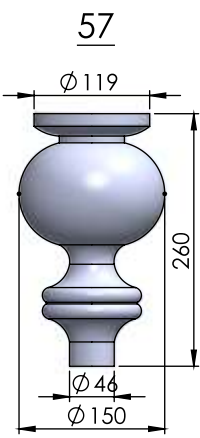

### Turning Types

- \* Dining Table Legs
- \* End Table Legs
- \* Sofa Table Legs
- \* Bar Stool Legs
- \* Chair Legs
- \* Chair Arm Posts
- \* Chair Stretchers
- \* Sofa/Bun Feet
- \* Stairway Balusters
- \* Stairway Newel Posts
- \* Bed Rails
- \* Bed Posts
- \* Lamp Posts
- \* Table Pedistals
- \* Baseball Bats
- \* Kitchen Island Legs
- \* Finials
- \* And Much More.....

204

205

206

207

208

209

Nr.8

Nr.14