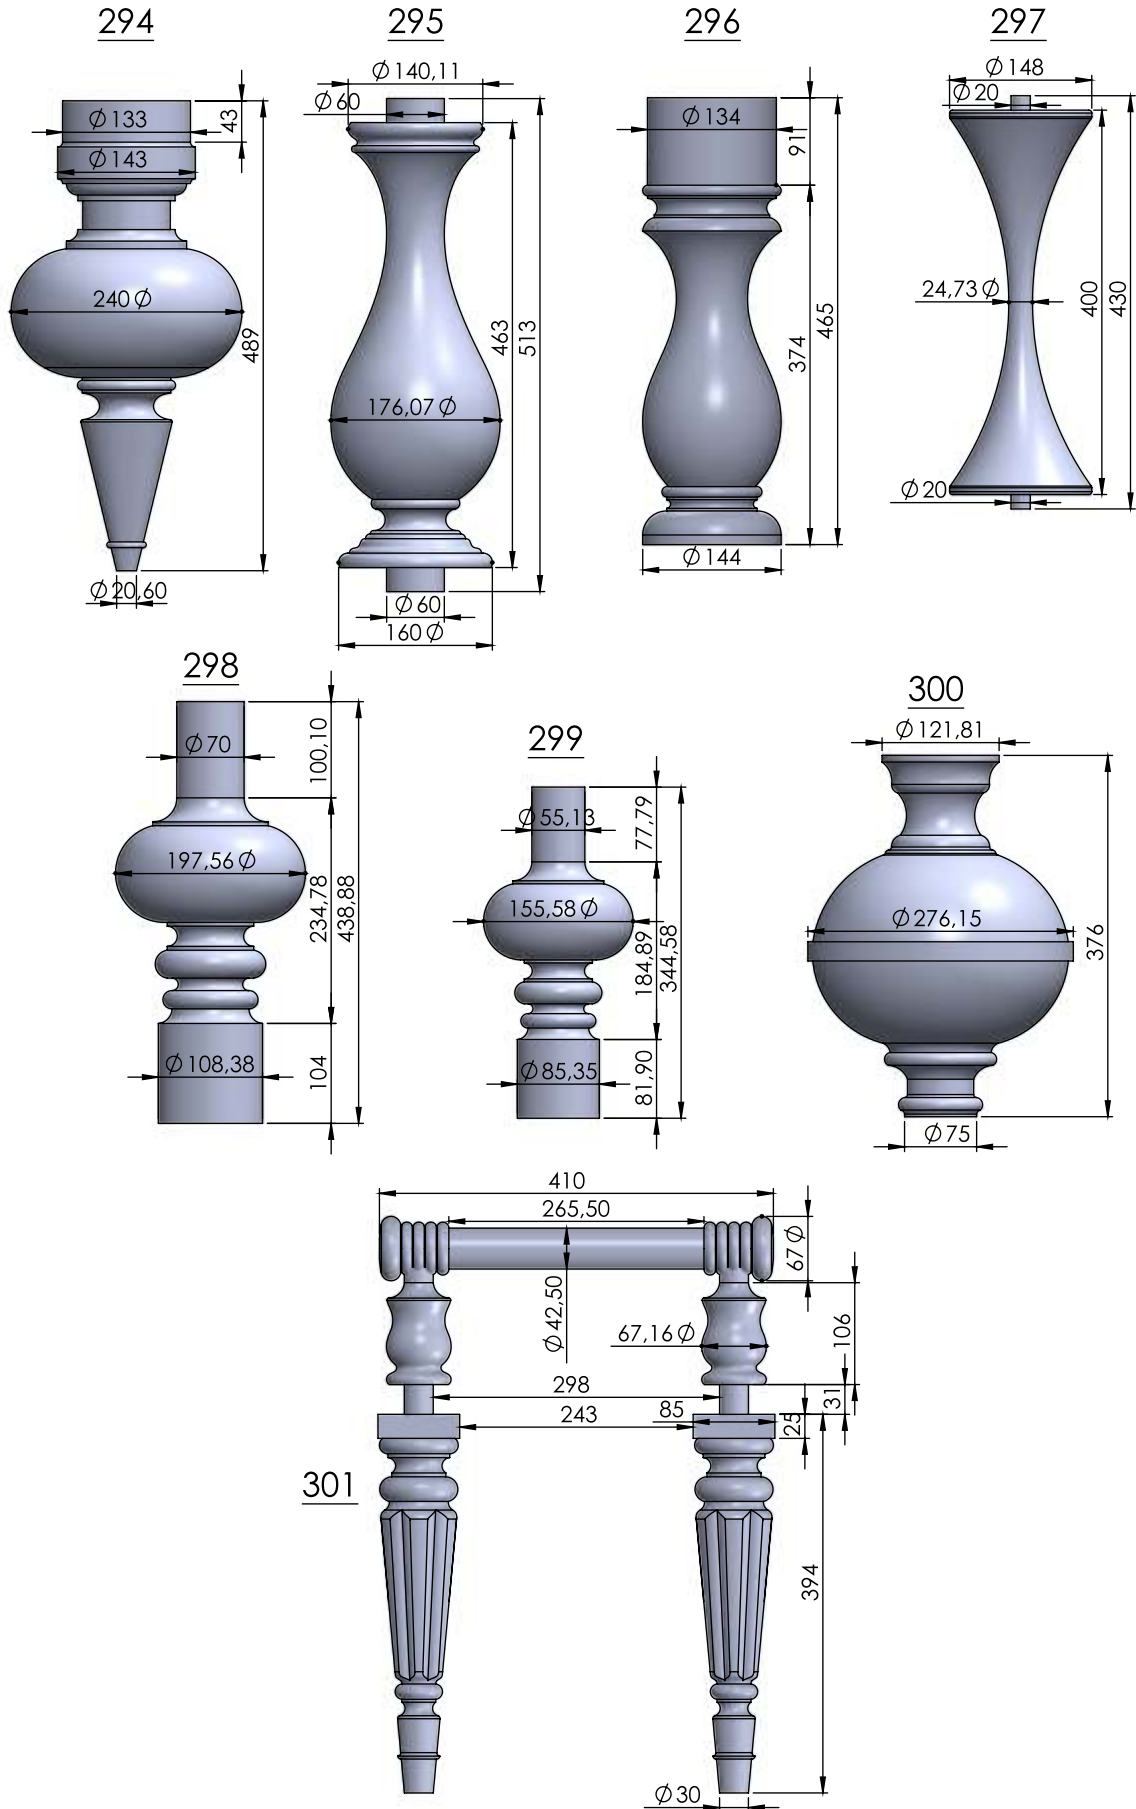

### Turning Types

- \* Dining Table Legs
- \* End Table Legs
- \* Sofa Table Legs
- \* Bar Stool Legs
- \* Chair Legs
- \* Chair Arm Posts
- \* Chair Stretchers
- \* Sofa/Bun Feet
- \* Stairway Balusters
- \* Stairway Newel Posts
- \* Bed Rails
- \* Bed Posts
- \* Lamp Posts
- \* Table Pedistals
- \* Baseball Bats
- \* Kitchen Island Legs
- \* Finials
- \* And Much More.....

### Machining Capabilities

- \* Wood Turning
- \* Turning Sanding
- \* Roping
- \* Fluting
- \* End Boring
- \* Double End Trimming
- \* Stock Moulding
- \* Ball End Polishing
- \* Slot Drilling
- \* Hanger Bolt Installation

204

205

206

207

208

209

Nr.8

Nr.14

Nr.29

Nr.46

Nr.22

Nr.20

Nr.23

Nr.21

Nr.52