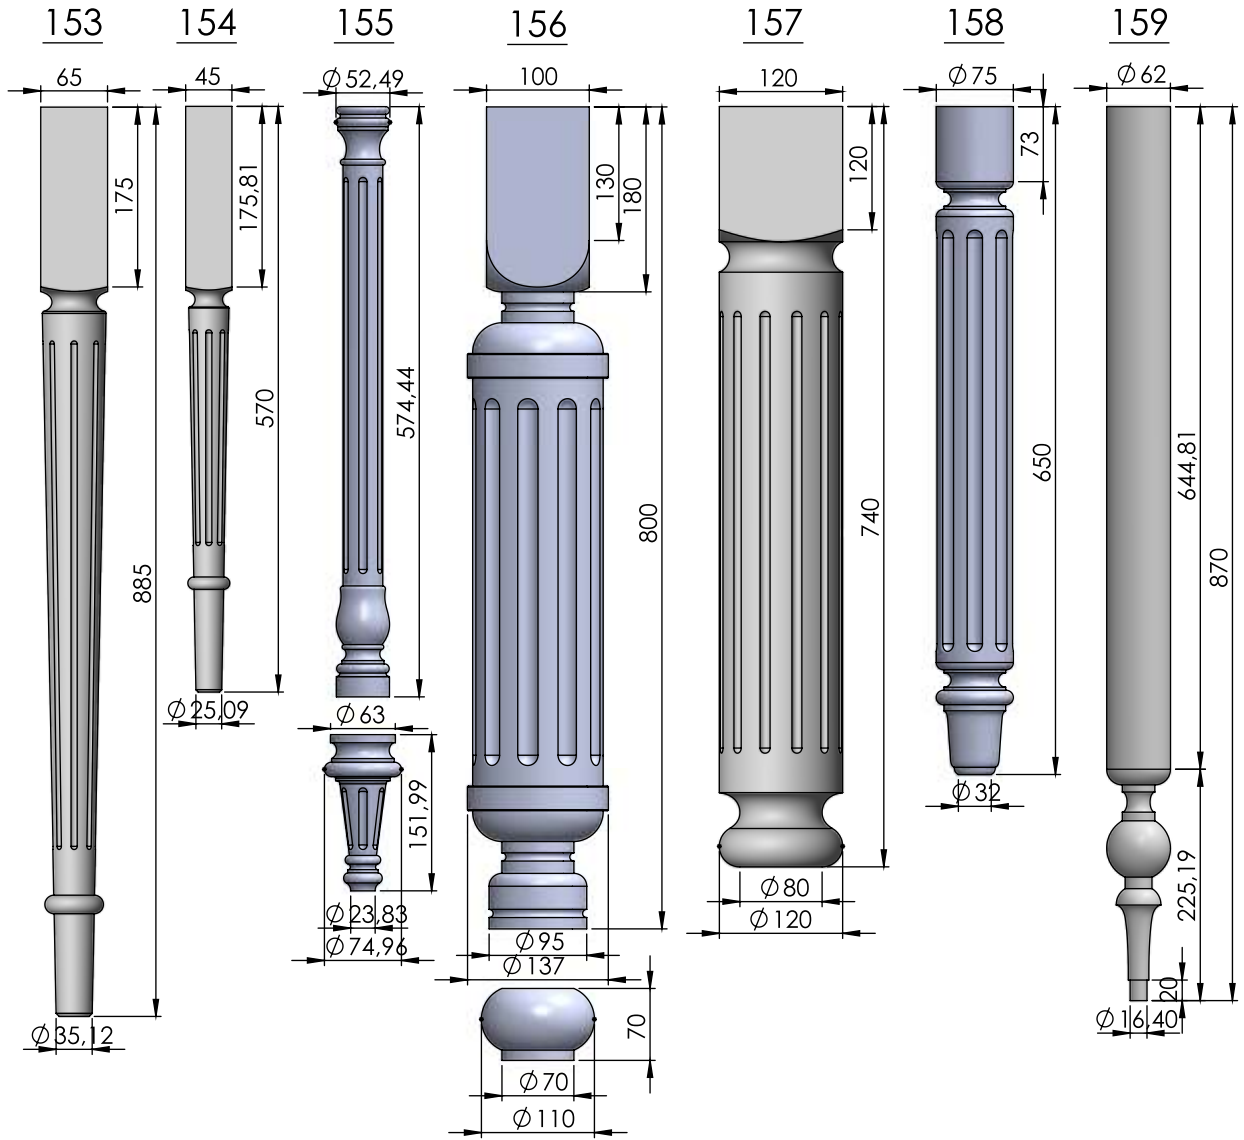

### Turning Types

- \* Dining Table Legs
- \* End Table Legs
- \* Sofa Table Legs
- \* Bar Stool Legs
- \* Chair Legs
- \* Chair Arm Posts
- \* Chair Stretchers
- \* Sofa/Bun Feet
- \* Stairway Balusters
- \* Stairway Newel Posts
- \* Bed Rails
- \* Bed Posts
- \* Lamp Posts
- \* Table Pedistals
- \* Baseball Bats
- \* Kitchen Island Legs
- \* Finials
- \* And Much More.....

### Machining Capabilities

- \* Wood Turning
- \* Turning Sanding
- \* Roping
- \* Fluting
- \* End Boring
- \* Double End Trimming
- \* Stock Moulding
- \* Ball End Polishing
- \* Slot Drilling
- \* Hanger Bolt Installation

204

205

206

207

208

209

Nr.8

Nr.14