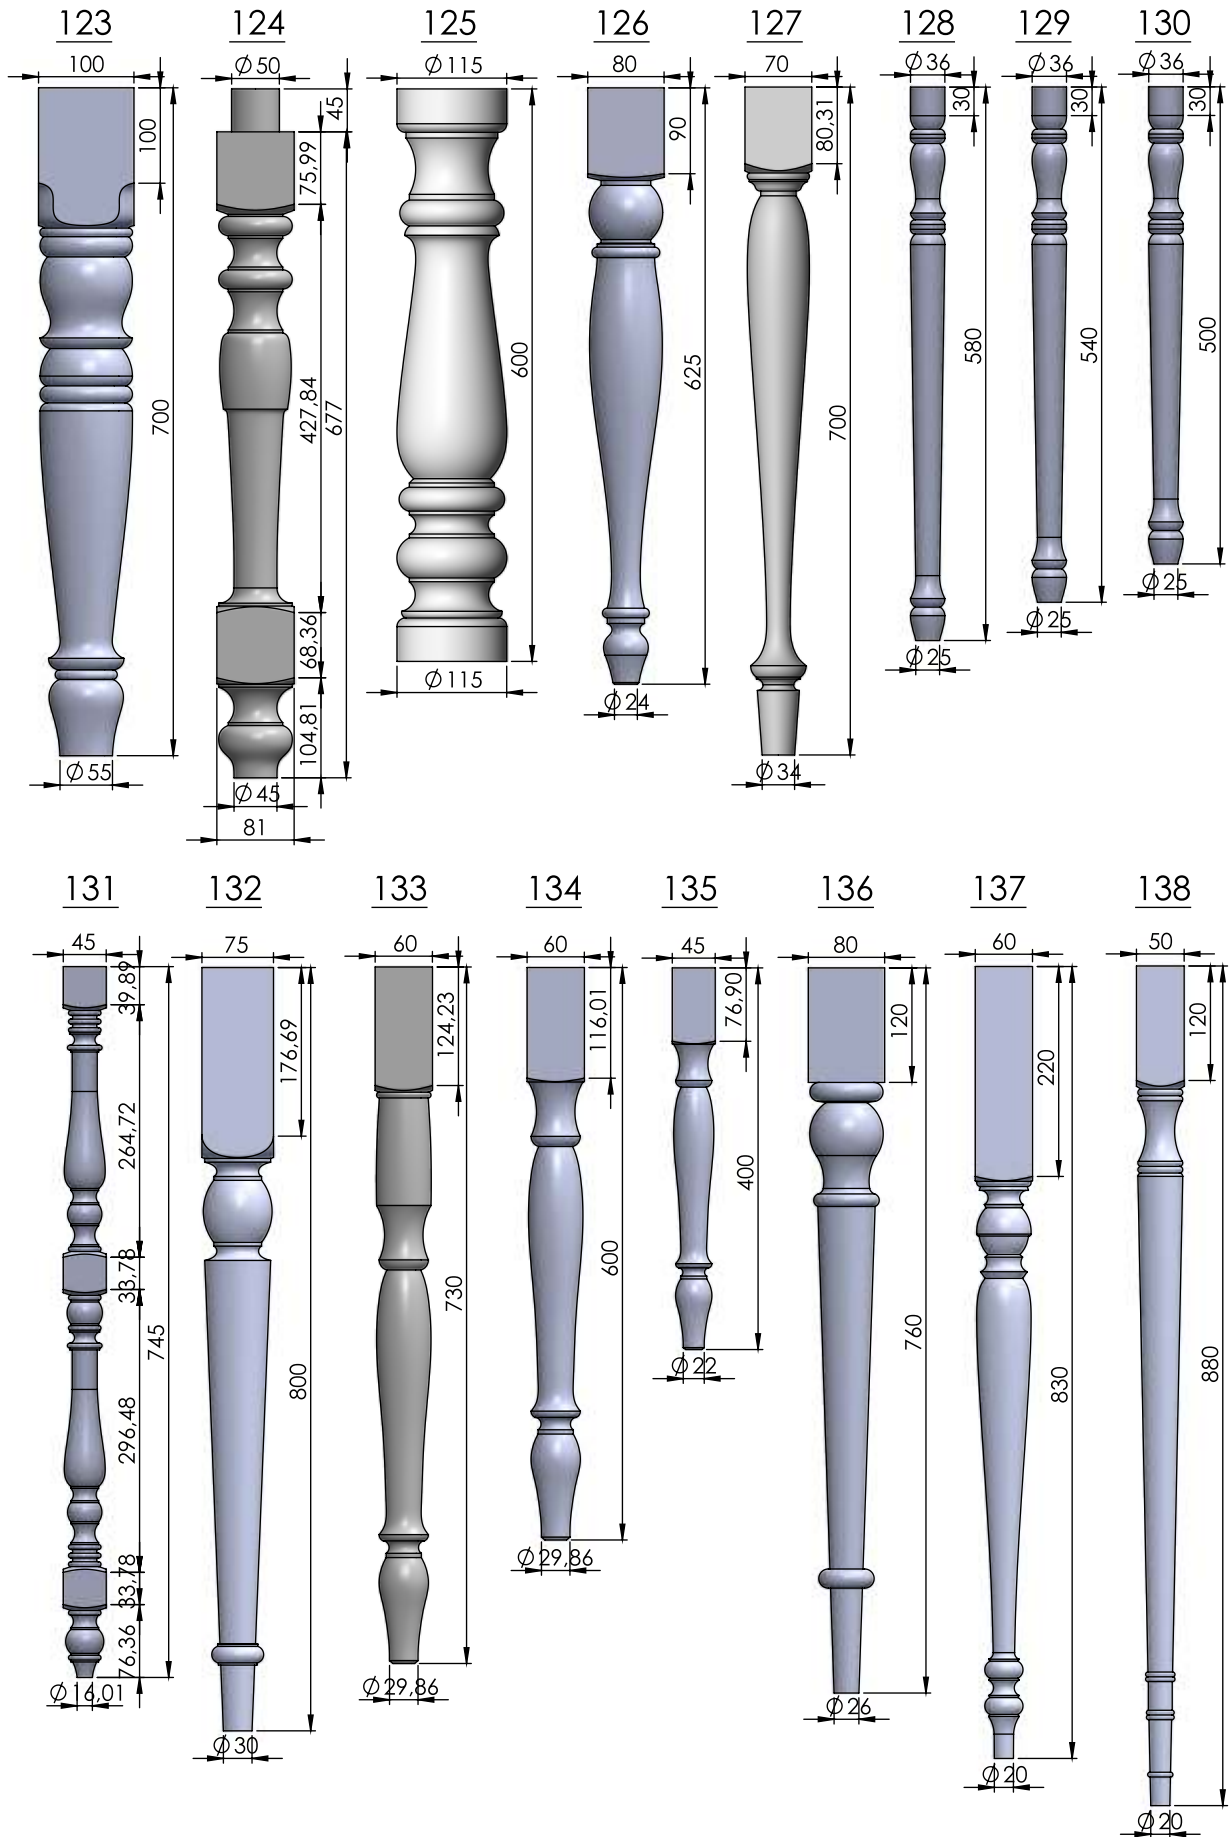

### Turning Types

- \* Dining Table Legs
- \* End Table Legs
- \* Sofa Table Legs
- \* Bar Stool Legs
- \* Chair Legs
- \* Chair Arm Posts
- \* Chair Stretchers
- \* Sofa/Bun Feet
- \* Stairway Balusters
- \* Stairway Newel Posts
- \* Bed Rails
- \* Bed Posts
- \* Lamp Posts
- \* Table Pedistals
- \* Baseball Bats
- \* Kitchen Island Legs
- \* Finials
- \* And Much More.....

### Machining Capabilities

- \* Wood Turning
- \* Turning Sanding
- \* Roping
- \* Fluting
- \* End Boring
- \* Double End Trimming
- \* Stock Moulding
- \* Ball End Polishing
- \* Slot Drilling
- \* Hanger Bolt Installation

204

205

206

207

208

209

Nr.8

Nr.14