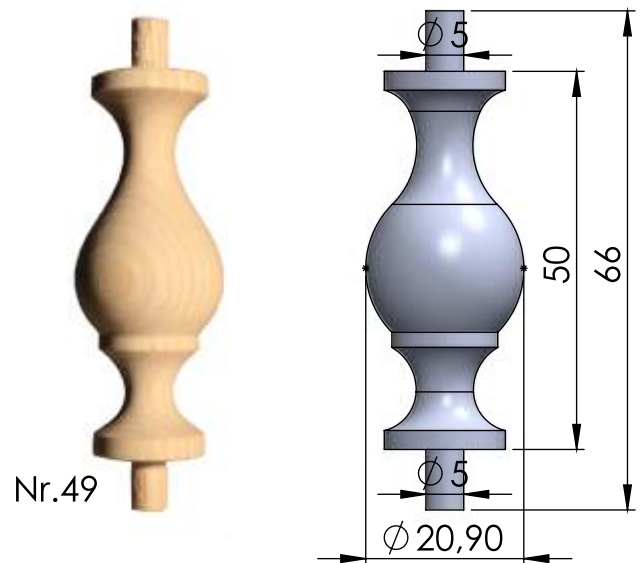

### Turning Types

- \* Dining Table Legs
- \* End Table Legs
- \* Sofa Table Legs
- \* Bar Stool Legs
- \* Chair Legs
- \* Chair Arm Posts
- \* Chair Stretchers
- \* Sofa/Bun Feet
- \* Stairway Balusters
- \* Stairway Newel Posts
- \* Bed Rails
- \* Bed Posts
- \* Lamp Posts
- \* Table Pedistals
- \* Baseball Bats
- \* Kitchen Island Legs
- \* Finials
- \* And Much More.....

### Machining Capabilities

- \* Wood Turning
- \* Turning Sanding
- \* Roping
- \* Fluting
- \* End Boring
- \* Double End Trimming
- \* Stock Moulding
- \* Ball End Polishing
- \* Slot Drilling
- \* Hanger Bolt Installation

204

205

206

207

208

209

Nr.8

Nr.14

Nr.29

Nr.46

Nr.22

Nr.20

Nr.23

Nr.21

Nr.52