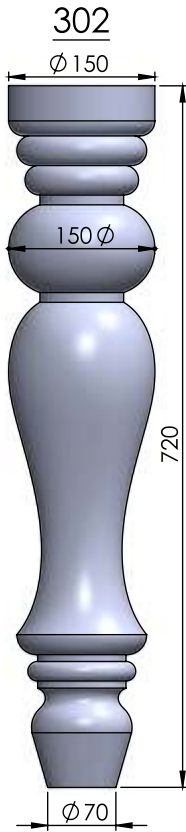

### Wood Species

- \* Red Oak
- \* White Oak
- \* Soft Maple
- \* Hard Maple
- \* Cherry
- \* Hickory
- \* Walnut
- \* African Mahogany
- \* Honduras Mahogany
- \* Pine
- \* Poplar
- \* Spanish Cedar
- \* White Ash

### Turning Types

- \* Dining Table Legs
- \* End Table Legs
- \* Sofa Table Legs
- \* Bar Stool Legs
- \* Chair Legs
- \* Chair Arm Posts
- \* Chair Stretchers
- \* Sofa/Bun Feet
- \* Stairway Balusters
- \* Stairway Newel Posts
- \* Bed Rails
- \* Bed Posts
- \* Lamp Posts
- \* Table Pedistals
- \* Baseball Bats
- \* Kitchen Island Legs
- \* Finials
- \* And Much More.....

204

205

206

207

208

209

Nr.8

Nr.14

Nr.29

Nr.46

Nr.22

Nr.20

Nr.23

Nr.21

Nr.52