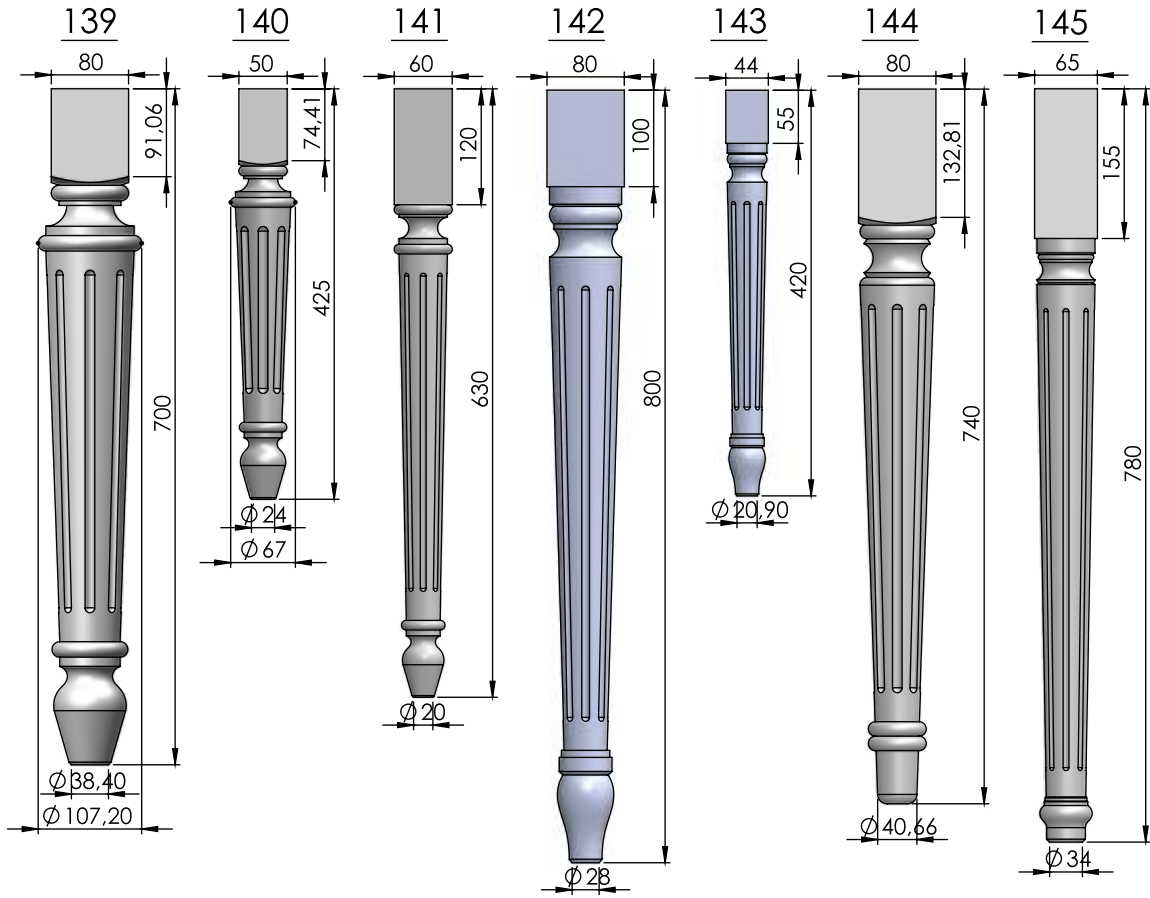

### Turning Types

- \* Dining Table Legs
- \* End Table Legs
- \* Sofa Table Legs
- \* Bar Stool Legs
- \* Chair Legs
- \* Chair Arm Posts
- \* Chair Stretchers
- \* Sofa/Bun Feet
- \* Stairway Balusters
- \* Stairway Newel Posts
- \* Bed Rails
- \* Bed Posts
- \* Lamp Posts
- \* Table Pedistals
- \* Baseball Bats
- \* Kitchen Island Legs
- \* Finials
- \* And Much More.....

### Machining Capabilities

- \* Wood Turning
- \* Turning Sanding
- \* Roping
- \* Fluting
- \* End Boring
- \* Double End Trimming
- \* Stock Moulding
- \* Ball End Polishing
- \* Slot Drilling
- \* Hanger Bolt Installation

204

205

206

207

208

209

Nr.8

Nr.14