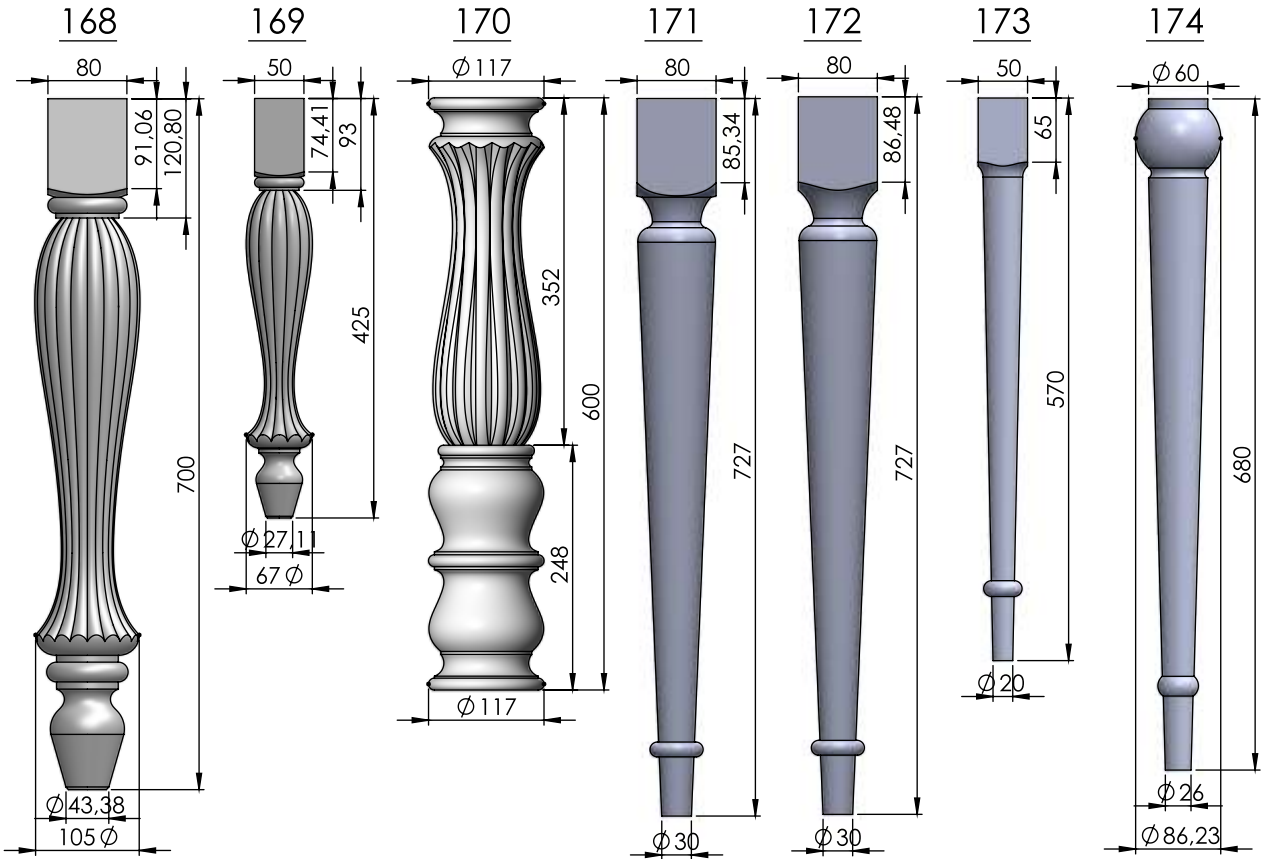

### Turning Types

- \* Dining Table Legs
- \* End Table Legs
- \* Sofa Table Legs
- \* Bar Stool Legs
- \* Chair Legs
- \* Chair Arm Posts
- \* Chair Stretchers
- \* Sofa/Bun Feet
- \* Stairway Balusters
- \* Stairway Newel Posts
- \* Bed Rails
- \* Bed Posts
- \* Lamp Posts
- \* Table Pedistals
- \* Baseball Bats
- \* Kitchen Island Legs
- \* Finials
- \* And Much More.....

### Machining Capabilities

- \* Wood Turning
- \* Turning Sanding
- \* Roping
- \* Fluting
- \* End Boring
- \* Double End Trimming
- \* Stock Moulding
- \* Ball End Polishing
- \* Slot Drilling
- \* Hanger Bolt Installation

204

205

206

207

208

209

Nr.8

Nr.14