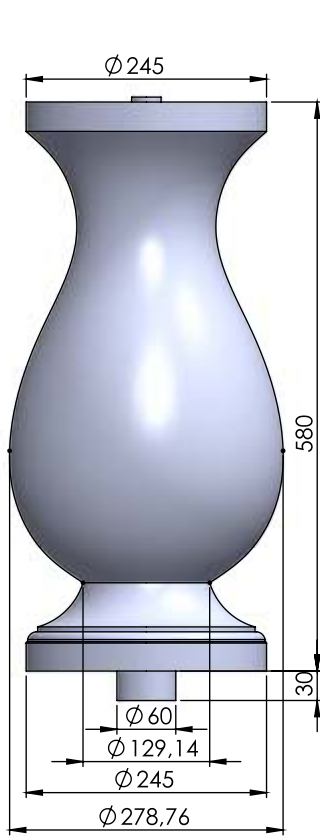

### Turning Types

- \* Dining Table Legs
- \* End Table Legs
- \* Sofa Table Legs
- \* Bar Stool Legs
- \* Chair Legs
- \* Chair Arm Posts
- \* Chair Stretchers
- \* Sofa/Bun Feet
- \* Stairway Balusters
- \* Stairway Newel Posts
- \* Bed Rails
- \* Bed Posts
- \* Lamp Posts
- \* Table Pedistals
- \* Baseball Bats
- \* Kitchen Island Legs
- \* Finials
- \* And Much More.....

### Machining Capabilities

- \* Wood Turning
- \* Turning Sanding
- \* Roping
- \* Fluting
- \* End Boring
- \* Double End Trimming
- \* Stock Moulding
- \* Ball End Polishing
- \* Slot Drilling
- \* Hanger Bolt Installation

204

205

206

207

208

209

Nr.8

Nr.14