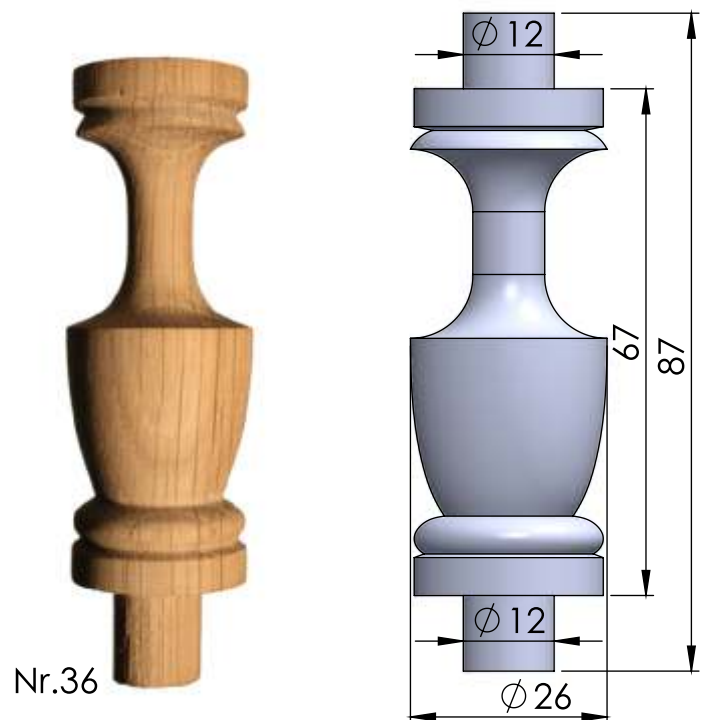

### Turning Types

- \* Dining Table Legs
- \* End Table Legs
- \* Sofa Table Legs
- \* Bar Stool Legs
- \* Chair Legs
- \* Chair Arm Posts
- \* Chair Stretchers
- \* Sofa/Bun Feet
- \* Stairway Balusters
- \* Stairway Newel Posts
- \* Bed Rails
- \* Bed Posts
- \* Lamp Posts
- \* Table Pedistals
- \* Baseball Bats
- \* Kitchen Island Legs
- \* Finials
- \* And Much More.....

### Machining Capabilities

- \* Wood Turning
- \* Turning Sanding
- \* Roping
- \* Fluting
- \* End Boring
- \* Double End Trimming
- \* Stock Moulding
- \* Ball End Polishing
- \* Slot Drilling
- \* Hanger Bolt Installation

204

205

206

207

208

209

Nr.8

Nr.14

Nr.29

Nr.46

Nr.22

Nr.20

Nr.23

Nr.21

Nr.52