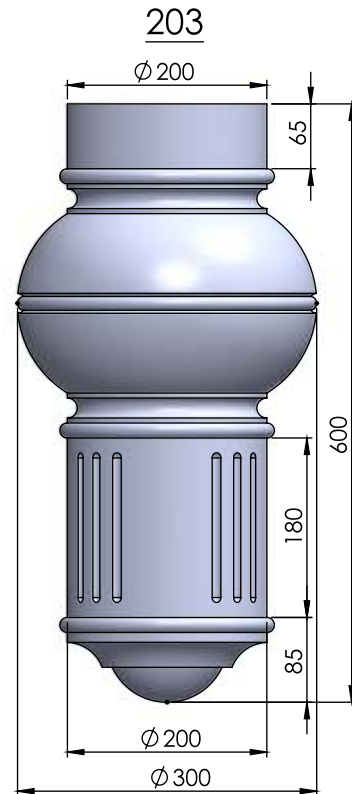

### Turning Types

- \* Dining Table Legs
- \* End Table Legs
- \* Sofa Table Legs
- \* Bar Stool Legs
- \* Chair Legs
- \* Chair Arm Posts
- \* Chair Stretchers
- \* Sofa/Bun Feet
- \* Stairway Balusters
- \* Stairway Newel Posts
- \* Bed Rails
- \* Bed Posts
- \* Lamp Posts
- \* Table Pedistals
- \* Baseball Bats
- \* Kitchen Island Legs
- \* Finials
- \* And Much More.....

### Machining Capabilities

- \* Wood Turning
- \* Turning Sanding
- \* Roping
- \* Fluting
- \* End Boring
- \* Double End Trimming
- \* Stock Moulding
- \* Ball End Polishing
- \* Slot Drilling
- \* Hanger Bolt Installation

204

205

206

207

208

209

Nr.8

Nr.14