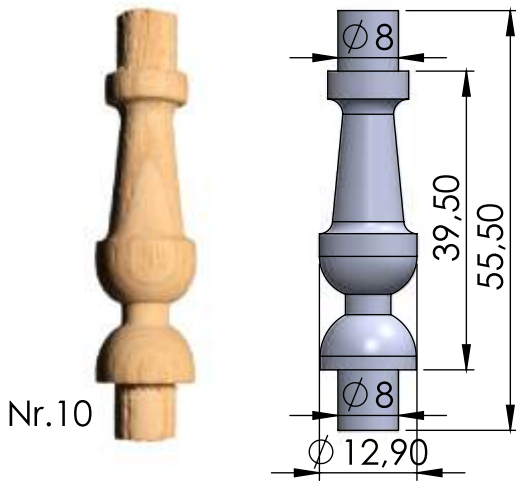

### Turning Types

- \* Dining Table Legs
- \* End Table Legs
- \* Sofa Table Legs
- \* Bar Stool Legs
- \* Chair Legs
- \* Chair Arm Posts
- \* Chair Stretchers
- \* Sofa/Bun Feet
- \* Stairway Balusters
- \* Stairway Newel Posts
- \* Bed Rails
- \* Bed Posts
- \* Lamp Posts
- \* Table Pedistals
- \* Baseball Bats
- \* Kitchen Island Legs
- \* Finials
- \* And Much More.....

### Machining Capabilities

- \* Wood Turning
- \* Turning Sanding
- \* Roping
- \* Fluting
- \* End Boring
- \* Double End Trimming
- \* Stock Moulding
- \* Ball End Polishing
- \* Slot Drilling
- \* Hanger Bolt Installation

204

205

206

207

208

209

Nr.8

Nr.14

Nr.29

Nr.46

Nr.22

Nr.20

Nr.23

Nr.21

Nr.52