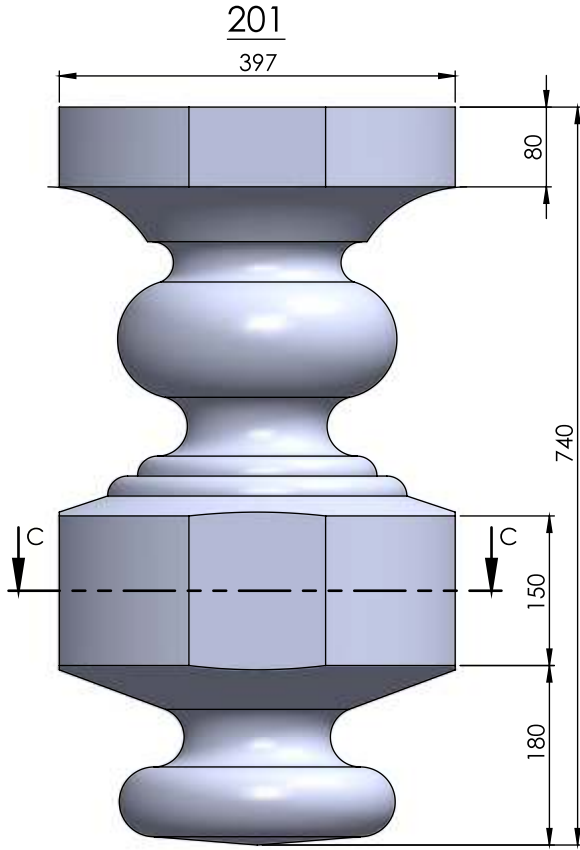

### Turning Types

- \* Dining Table Legs
- \* End Table Legs
- \* Sofa Table Legs
- \* Bar Stool Legs
- \* Chair Legs
- \* Chair Arm Posts
- \* Chair Stretchers
- \* Sofa/Bun Feet
- \* Stairway Balusters
- \* Stairway Newel Posts
- \* Bed Rails
- \* Bed Posts
- \* Lamp Posts
- \* Table Pedistals
- \* Baseball Bats
- \* Kitchen Island Legs
- \* Finials
- \* And Much More.....

### Machining Capabilities

- \* Wood Turning
- \* Turning Sanding
- \* Roping
- \* Fluting
- \* End Boring
- \* Double End Trimming
- \* Stock Moulding
- \* Ball End Polishing
- \* Slot Drilling
- \* Hanger Bolt Installation

204

205

206

207

208

209

Nr.8

Nr.14