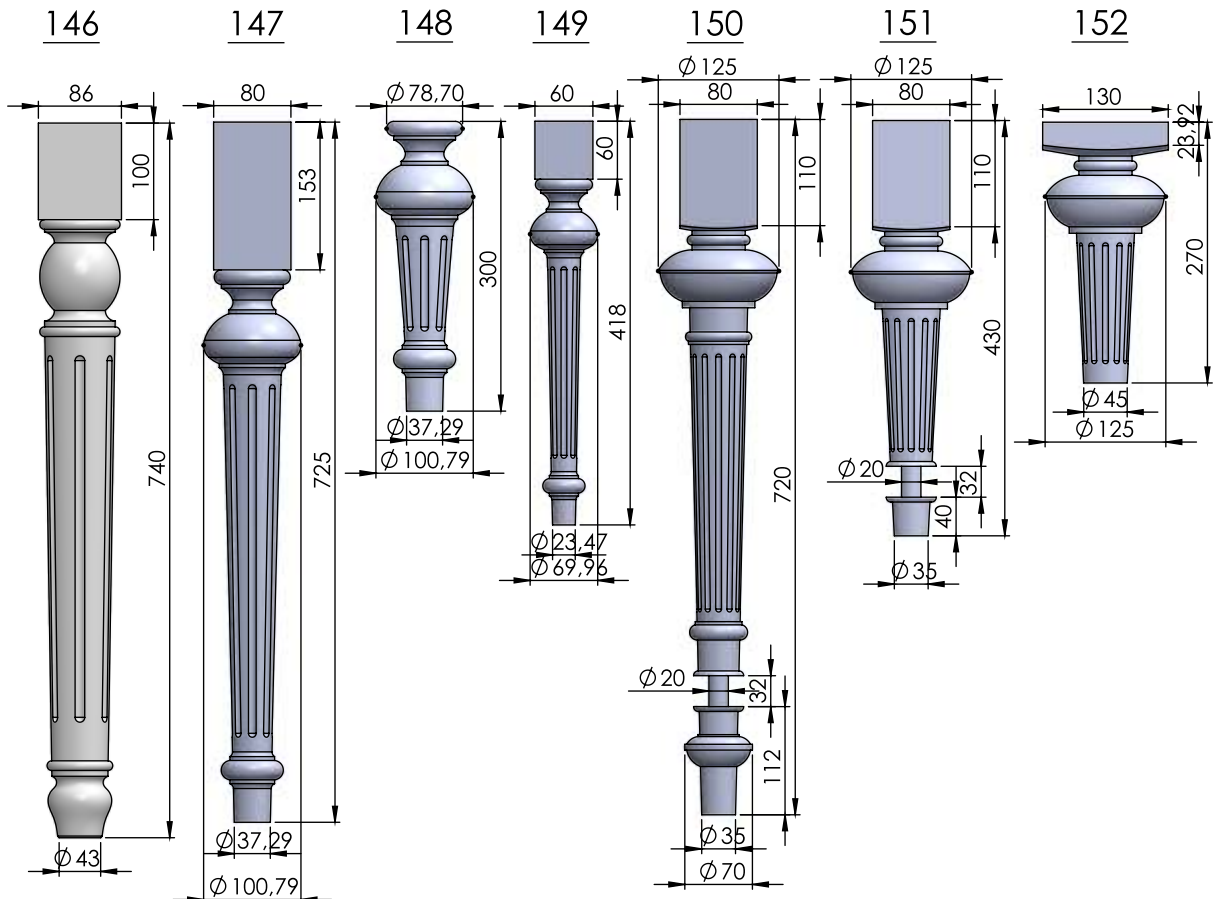

### Turning Types

- \* Dining Table Legs
- \* End Table Legs
- \* Sofa Table Legs
- \* Bar Stool Legs
- \* Chair Legs
- \* Chair Arm Posts
- \* Chair Stretchers
- \* Sofa/Bun Feet
- \* Stairway Balusters
- \* Stairway Newel Posts
- \* Bed Rails
- \* Bed Posts
- \* Lamp Posts
- \* Table Pedistals
- \* Baseball Bats
- \* Kitchen Island Legs
- \* Finials
- \* And Much More.....

### Machining Capabilities

- \* Wood Turning
- \* Turning Sanding
- \* Roping
- \* Fluting
- \* End Boring
- \* Double End Trimming
- \* Stock Moulding
- \* Ball End Polishing
- \* Slot Drilling
- \* Hanger Bolt Installation

204

205

206

207

208

209

Nr.8

Nr.14