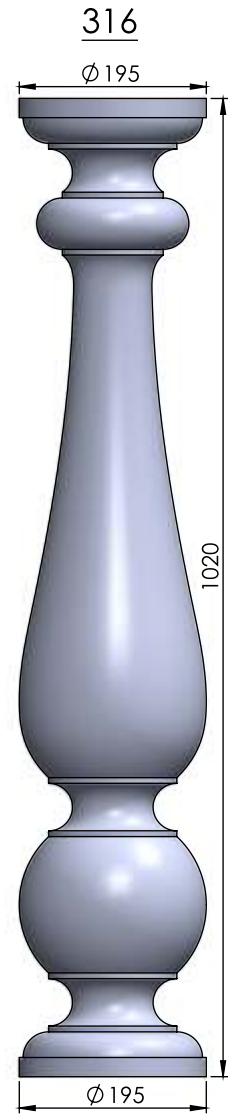

### Wood Species

- \* Red Oak
- \* White Oak
- \* Soft Maple
- \* Hard Maple
- \* Cherry
- \* Hickory
- \* Walnut
- \* African Mahogany
- \* Honduras Mahogany
- \* Pine
- \* Poplar
- \* Spanish Cedar
- \* White Ash

### Turning Types

- \* Dining Table Legs
- \* End Table Legs
- \* Sofa Table Legs
- \* Bar Stool Legs
- \* Chair Legs
- \* Chair Arm Posts
- \* Chair Stretchers
- \* Sofa/Bun Feet
- \* Stairway Balusters
- \* Stairway Newel Posts
- \* Bed Rails
- \* Bed Posts
- \* Lamp Posts
- \* Table Pedistals
- \* Baseball Bats
- \* Kitchen Island Legs
- \* Finials
- \* And Much More.....

204

205

206

207

208

209

Nr.8

Nr.14

Nr.29

Nr.46

Nr.22

Nr.20

Nr.23

Nr.21

Nr.52