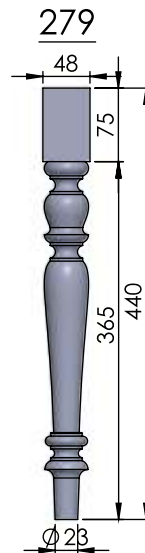

### Turning Types

- \* Dining Table Legs
- \* End Table Legs
- \* Sofa Table Legs
- \* Bar Stool Legs
- \* Chair Legs
- \* Chair Arm Posts
- \* Chair Stretchers
- \* Sofa/Bun Feet
- \* Stairway Balusters
- \* Stairway Newel Posts
- \* Bed Rails
- \* Bed Posts
- \* Lamp Posts
- \* Table Pedistals
- \* Baseball Bats
- \* Kitchen Island Legs
- \* Finials
- \* And Much More.....

### Machining Capabilities

- \* Wood Turning
- \* Turning Sanding
- \* Roping
- \* Fluting
- \* End Boring
- \* Double End Trimming
- \* Stock Moulding
- \* Ball End Polishing
- \* Slot Drilling
- \* Hanger Bolt Installation

204

205

206

207

208

209

Nr.8

Nr.14

Nr.29

Nr.46

Nr.22

Nr.20

Nr.23

Nr.21

Nr.52