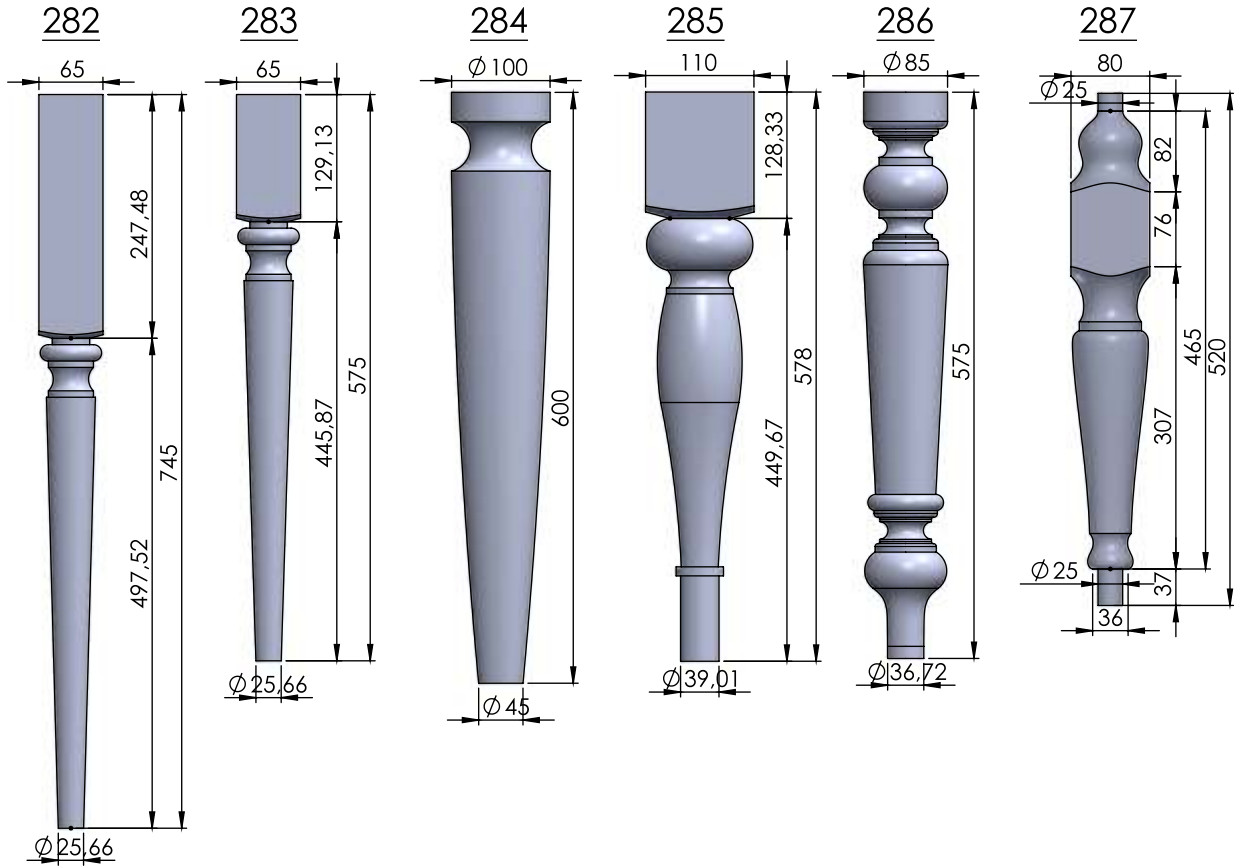

### Turning Types

- \* Dining Table Legs
- \* End Table Legs
- \* Sofa Table Legs
- \* Bar Stool Legs
- \* Chair Legs
- \* Chair Arm Posts
- \* Chair Stretchers
- \* Sofa/Bun Feet
- \* Stairway Balusters
- \* Stairway Newel Posts
- \* Bed Rails
- \* Bed Posts
- \* Lamp Posts
- \* Table Pedistals
- \* Baseball Bats
- \* Kitchen Island Legs
- \* Finials
- \* And Much More.....

### Machining Capabilities

- \* Wood Turning
- \* Turning Sanding
- \* Roping
- \* Fluting
- \* End Boring
- \* Double End Trimming
- \* Stock Moulding
- \* Ball End Polishing
- \* Slot Drilling
- \* Hanger Bolt Installation

204

205

206

207

208

209

Nr.8

Nr.14

Nr.29

Nr.46

Nr.22

Nr.20

Nr.23

Nr.21

Nr.52