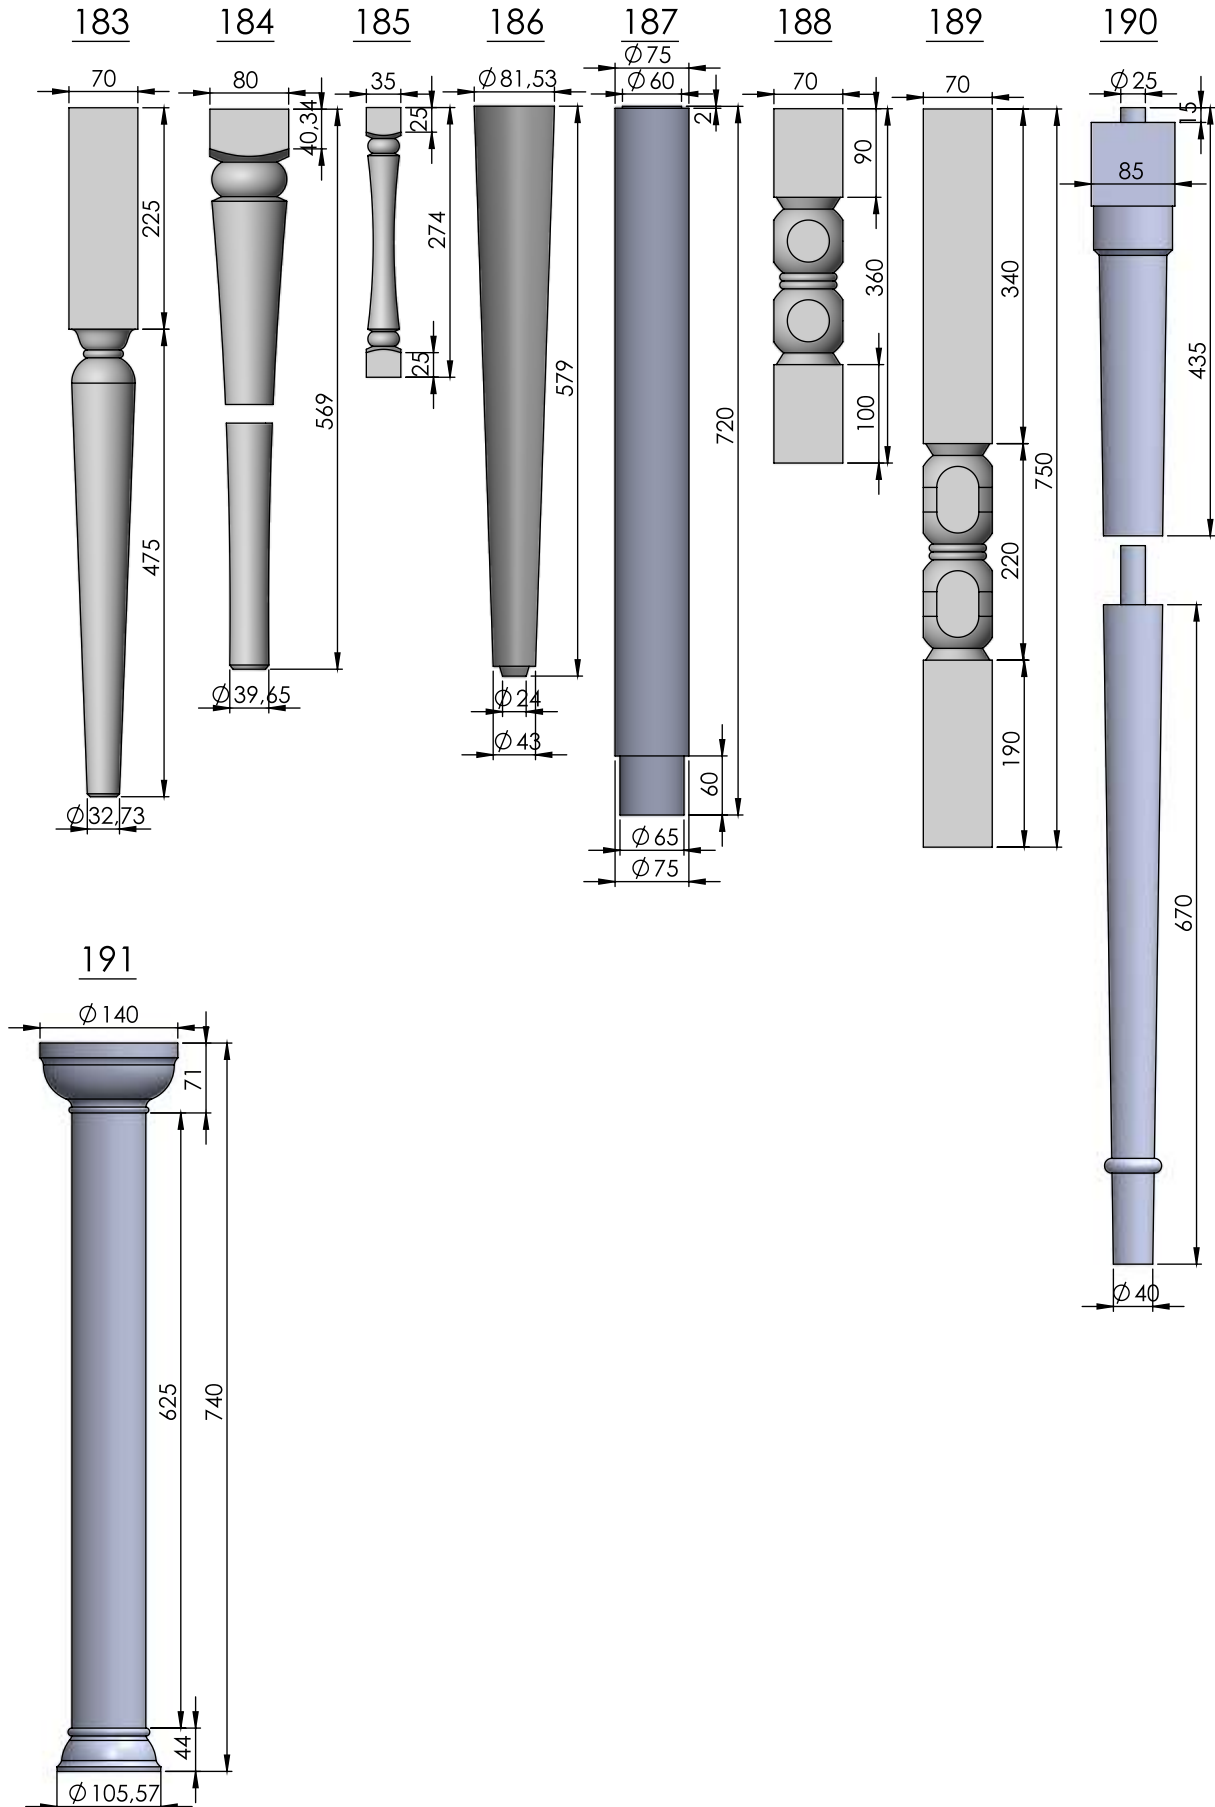

### Turning Types

- \* Dining Table Legs
- \* End Table Legs
- \* Sofa Table Legs
- \* Bar Stool Legs
- \* Chair Legs
- \* Chair Arm Posts
- \* Chair Stretchers
- \* Sofa/Bun Feet
- \* Stairway Balusters
- \* Stairway Newel Posts
- \* Bed Rails
- \* Bed Posts
- \* Lamp Posts
- \* Table Pedistals
- \* Baseball Bats
- \* Kitchen Island Legs
- \* Finials
- \* And Much More.....

### Machining Capabilities

- \* Wood Turning
- \* Turning Sanding
- \* Roping
- \* Fluting
- \* End Boring
- \* Double End Trimming
- \* Stock Moulding
- \* Ball End Polishing
- \* Slot Drilling
- \* Hanger Bolt Installation

204

205

206

207

208

209

Nr.8

Nr.14