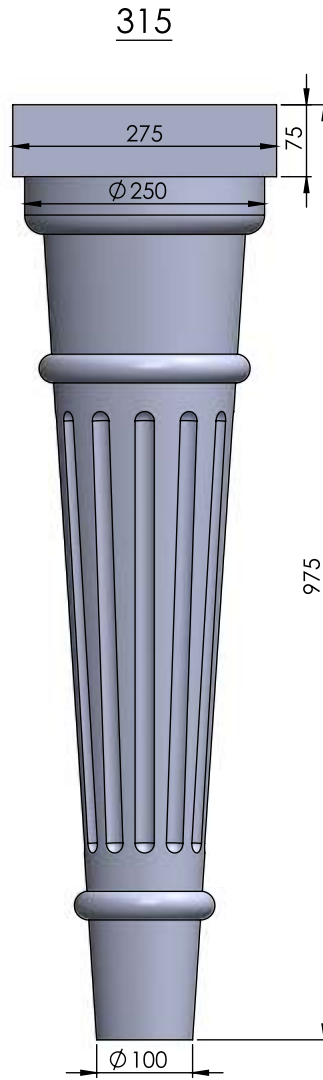

### Turning Types

- \* Dining Table Legs
- \* End Table Legs
- \* Sofa Table Legs
- \* Bar Stool Legs
- \* Chair Legs
- \* Chair Arm Posts
- \* Chair Stretchers
- \* Sofa/Bun Feet
- \* Stairway Balusters
- \* Stairway Newel Posts
- \* Bed Rails
- \* Bed Posts
- \* Lamp Posts
- \* Table Pedistals
- \* Baseball Bats
- \* Kitchen Island Legs
- \* Finials
- \* And Much More.....

### Machining Capabilities

- \* Wood Turning
- \* Turning Sanding
- \* Roping
- \* Fluting
- \* End Boring
- \* Double End Trimming
- \* Stock Moulding
- \* Ball End Polishing
- \* Slot Drilling
- \* Hanger Bolt Installation

204

205

206

207

208

209

Nr.8

Nr.14

Nr.29

Nr.46

Nr.22

Nr.20

Nr.23

Nr.21

Nr.52