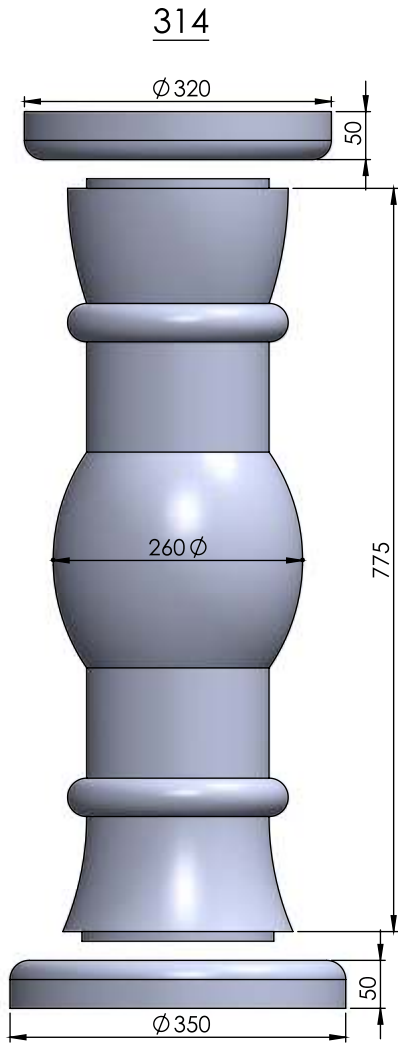

### Turning Types

- \* Dining Table Legs
- \* End Table Legs
- \* Sofa Table Legs
- \* Bar Stool Legs
- \* Chair Legs
- \* Chair Arm Posts
- \* Chair Stretchers
- \* Sofa/Bun Feet
- \* Stairway Balusters
- \* Stairway Newel Posts
- \* Bed Rails
- \* Bed Posts
- \* Lamp Posts
- \* Table Pedistals
- \* Baseball Bats
- \* Kitchen Island Legs
- \* Finials
- \* And Much More.....

### Machining Capabilities

- \* Wood Turning
- \* Turning Sanding
- \* Roping
- \* Fluting
- \* End Boring
- \* Double End Trimming
- \* Stock Moulding
- \* Ball End Polishing
- \* Slot Drilling
- \* Hanger Bolt Installation

204

205

206

207

208

209

Nr.8

Nr.14

Nr.29

Nr.46

Nr.22

Nr.20

Nr.23

Nr.21

Nr.52