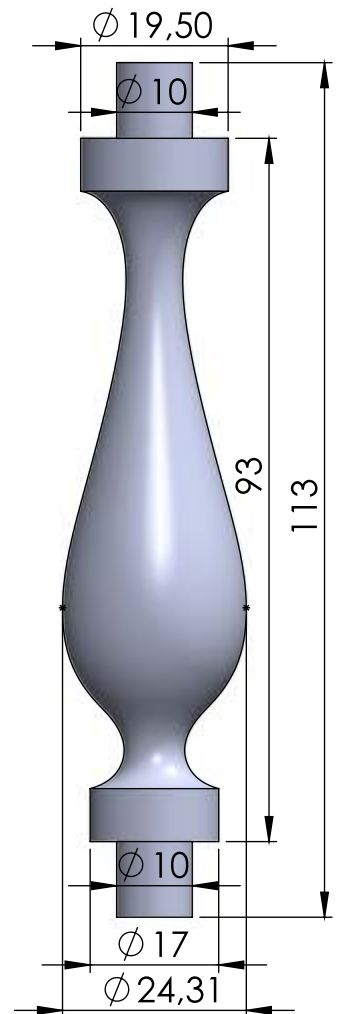

### Turning Types

- \* Dining Table Legs
- \* End Table Legs
- \* Sofa Table Legs
- \* Bar Stool Legs
- \* Chair Legs
- \* Chair Arm Posts
- \* Chair Stretchers
- \* Sofa/Bun Feet
- \* Stairway Balusters
- \* Stairway Newel Posts
- \* Bed Rails
- \* Bed Posts
- \* Lamp Posts
- \* Table Pedistals
- \* Baseball Bats
- \* Kitchen Island Legs
- \* Finials
- \* And Much More.....

### Machining Capabilities

- \* Wood Turning
- \* Turning Sanding
- \* Roping
- \* Fluting
- \* End Boring
- \* Double End Trimming
- \* Stock Moulding
- \* Ball End Polishing
- \* Slot Drilling
- \* Hanger Bolt Installation

204

205

206

207

208

209

Nr.8

Nr.14

Nr.29

Nr.46

Nr.22

Nr.20

Nr.23

Nr.21

Nr.52