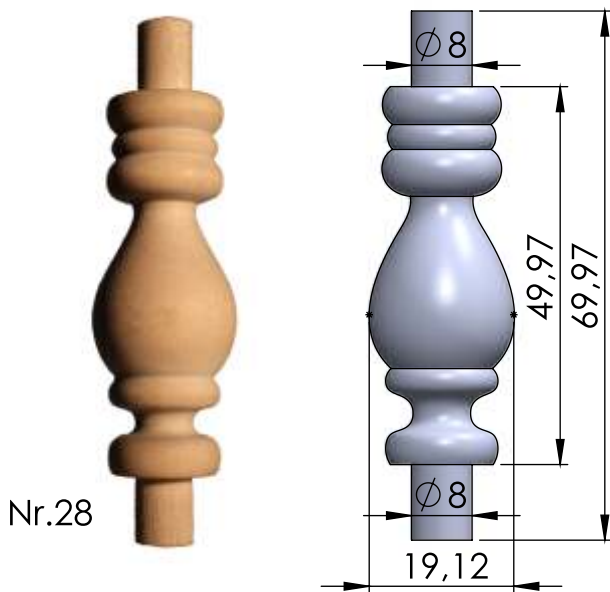

### Turning Types

- \* Dining Table Legs
- \* End Table Legs
- \* Sofa Table Legs
- \* Bar Stool Legs
- \* Chair Legs
- \* Chair Arm Posts
- \* Chair Stretchers
- \* Sofa/Bun Feet
- \* Stairway Balusters
- \* Stairway Newel Posts
- \* Bed Rails
- \* Bed Posts
- \* Lamp Posts
- \* Table Pedistals
- \* Baseball Bats
- \* Kitchen Island Legs
- \* Finials
- \* And Much More.....

### Machining Capabilities

- \* Wood Turning
- \* Turning Sanding
- \* Roping
- \* Fluting
- \* End Boring
- \* Double End Trimming
- \* Stock Moulding
- \* Ball End Polishing
- \* Slot Drilling
- \* Hanger Bolt Installation

204

205

206

207

208

209

Nr.8

Nr.14

Nr.29

Nr.46

Nr.22

Nr.20

Nr.23

Nr.21

Nr.52