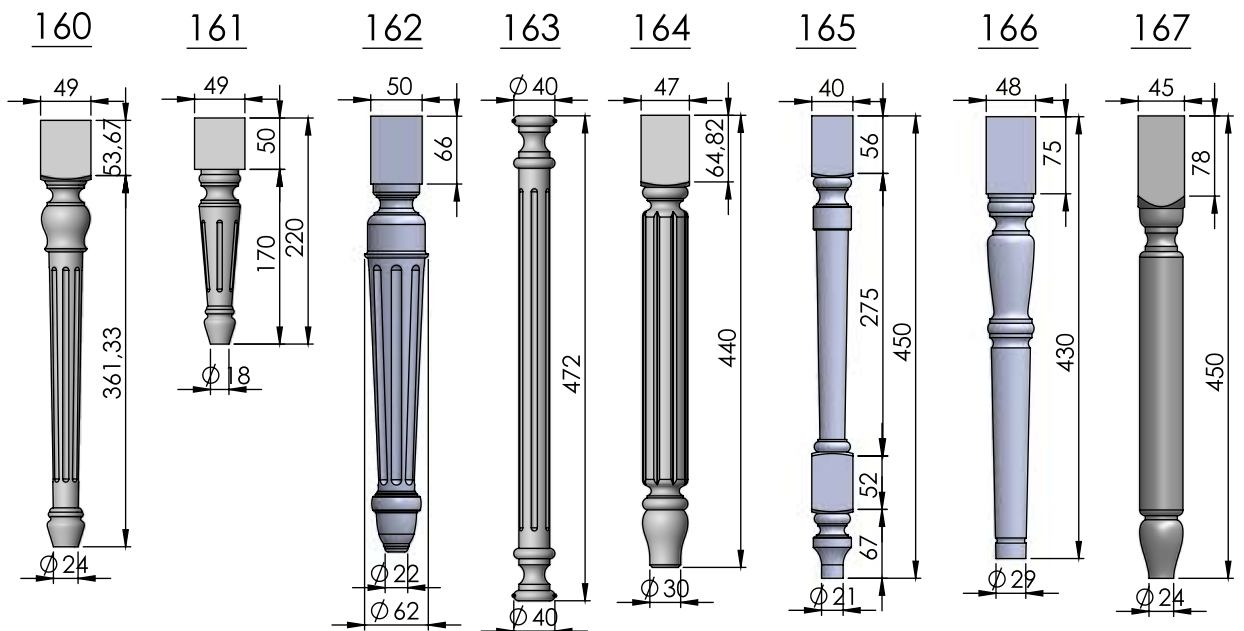

### Turning Types

- \* Dining Table Legs
- \* End Table Legs
- \* Sofa Table Legs
- \* Bar Stool Legs
- \* Chair Legs
- \* Chair Arm Posts
- \* Chair Stretchers
- \* Sofa/Bun Feet
- \* Stairway Balusters
- \* Stairway Newel Posts
- \* Bed Rails
- \* Bed Posts
- \* Lamp Posts
- \* Table Pedistals
- \* Baseball Bats
- \* Kitchen Island Legs
- \* Finials
- \* And Much More.....

### Machining Capabilities

- \* Wood Turning
- \* Turning Sanding
- \* Roping
- \* Fluting
- \* End Boring
- \* Double End Trimming
- \* Stock Moulding
- \* Ball End Polishing
- \* Slot Drilling
- \* Hanger Bolt Installation

204

205

206

207

208

209

Nr.8

Nr.14