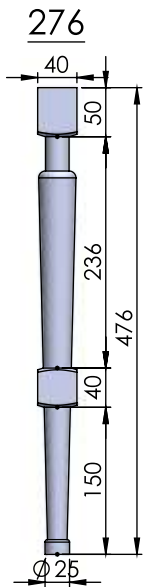

### Turning Types

- \* Dining Table Legs
- \* End Table Legs
- \* Sofa Table Legs
- \* Bar Stool Legs
- \* Chair Legs
- \* Chair Arm Posts
- \* Chair Stretchers
- \* Sofa/Bun Feet
- \* Stairway Balusters
- \* Stairway Newel Posts
- \* Bed Rails
- \* Bed Posts
- \* Lamp Posts
- \* Table Pedistals
- \* Baseball Bats
- \* Kitchen Island Legs
- \* Finials
- \* And Much More.....

### Machining Capabilities

- \* Wood Turning
- \* Turning Sanding
- \* Roping
- \* Fluting
- \* End Boring
- \* Double End Trimming
- \* Stock Moulding
- \* Ball End Polishing
- \* Slot Drilling
- \* Hanger Bolt Installation

204

205

206

207

208

209

Nr.8

Nr.14

Nr.29

Nr.46

Nr.22

Nr.20

Nr.23

Nr.21

Nr.52