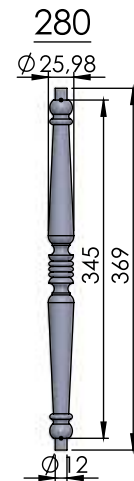

### Turning Types

- \* Dining Table Legs
- \* End Table Legs
- \* Sofa Table Legs
- \* Bar Stool Legs
- \* Chair Legs
- \* Chair Arm Posts
- \* Chair Stretchers
- \* Sofa/Bun Feet
- \* Stairway Balusters
- \* Stairway Newel Posts
- \* Bed Rails
- \* Bed Posts
- \* Lamp Posts
- \* Table Pedistals
- \* Baseball Bats
- \* Kitchen Island Legs
- \* Finials
- \* And Much More.....

### Machining Capabilities

- \* Wood Turning
- \* Turning Sanding
- \* Roping
- \* Fluting
- \* End Boring
- \* Double End Trimming
- \* Stock Moulding
- \* Ball End Polishing
- \* Slot Drilling
- \* Hanger Bolt Installation

204

205

206

207

208

209

Nr.8

Nr.14

Nr.29

Nr.46

Nr.22

Nr.20

Nr.23

Nr.21

Nr.52