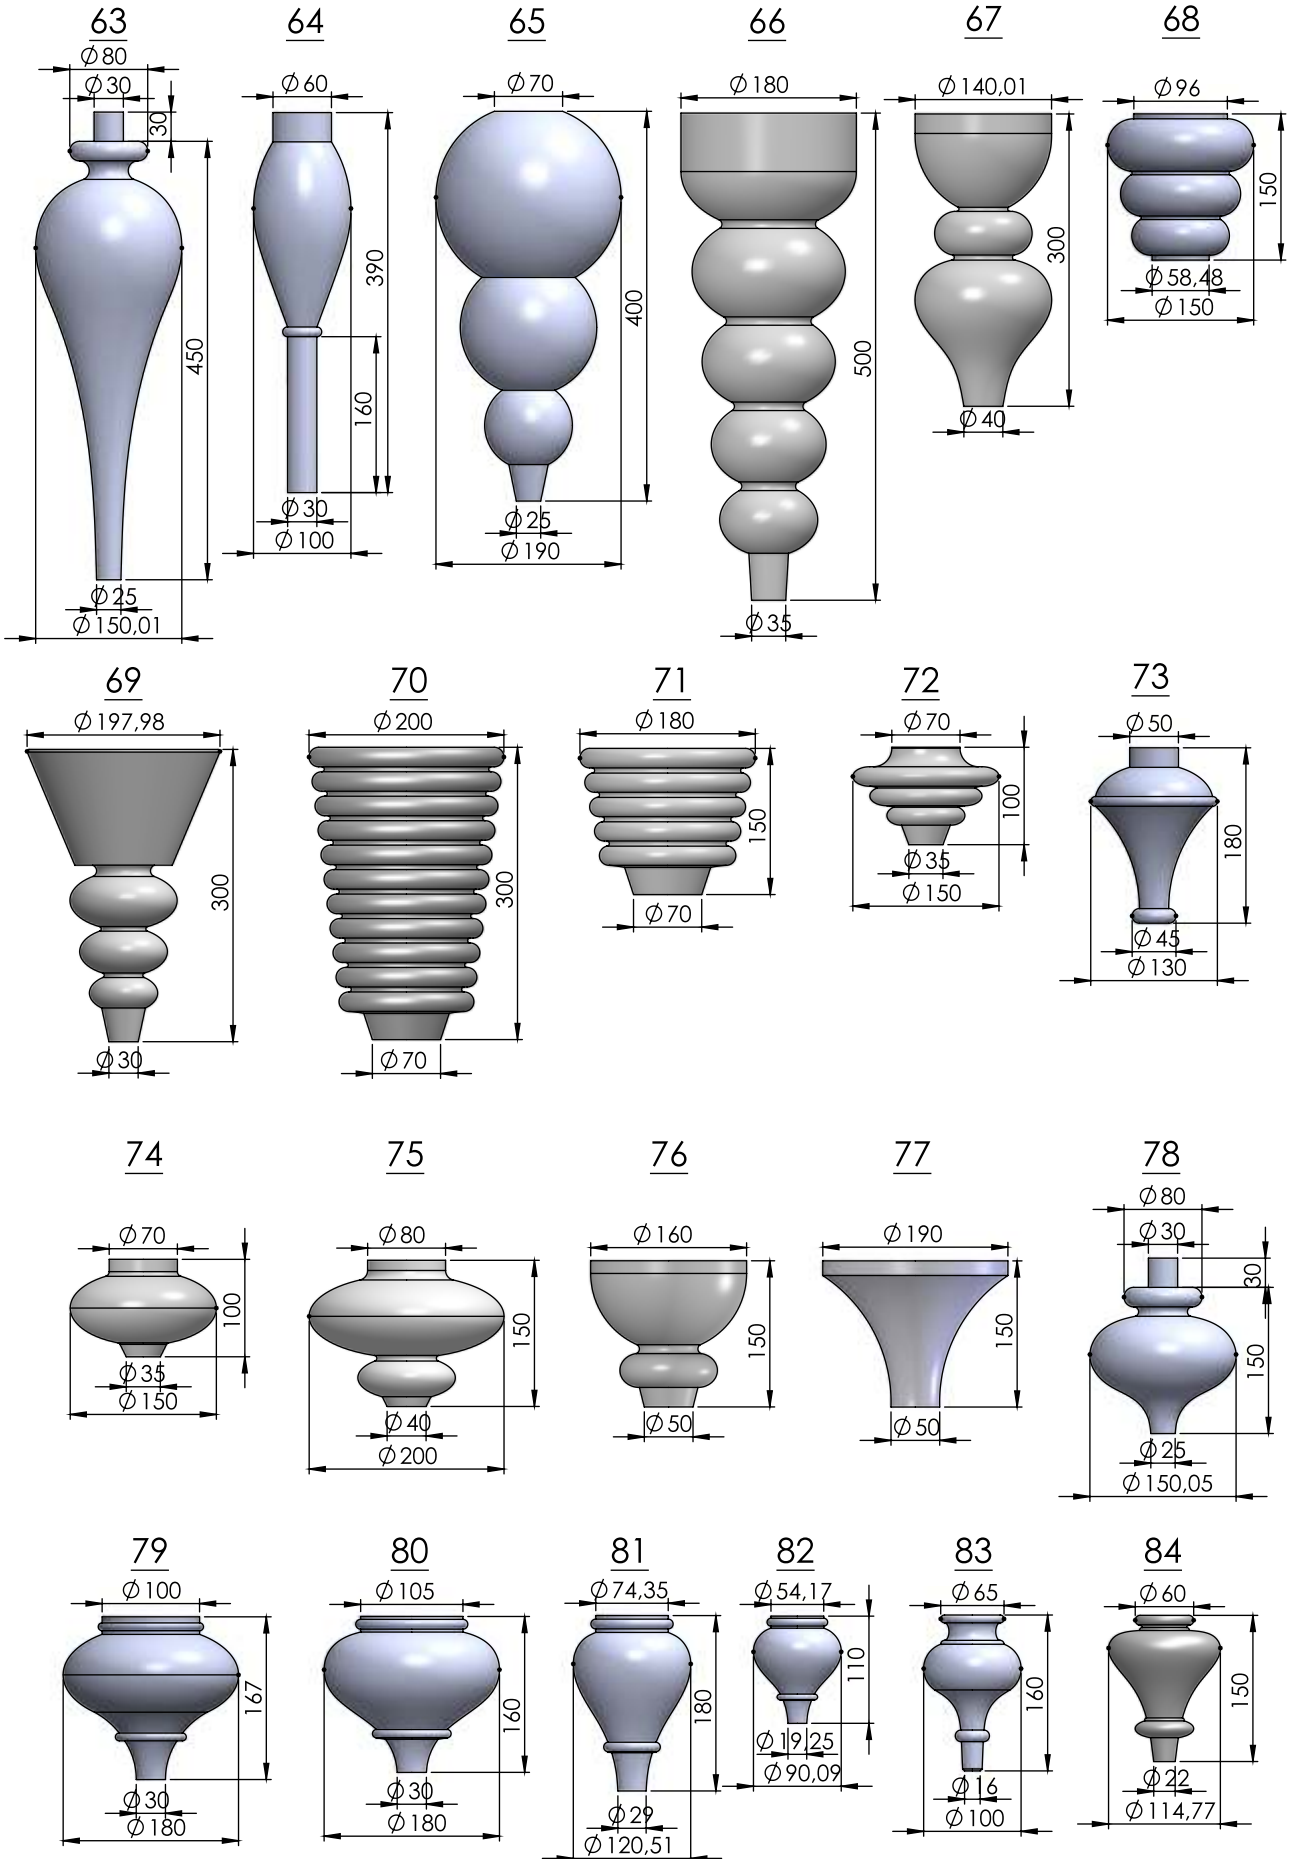

### Turning Types

- \* Dining Table Legs
- \* End Table Legs
- \* Sofa Table Legs
- \* Bar Stool Legs
- \* Chair Legs
- \* Chair Arm Posts
- \* Chair Stretchers
- \* Sofa/Bun Feet
- \* Stairway Balusters
- \* Stairway Newel Posts
- \* Bed Rails
- \* Bed Posts
- \* Lamp Posts
- \* Table Pedistals
- \* Baseball Bats
- \* Kitchen Island Legs
- \* Finials
- \* And Much More.....

### Machining Capabilities

- \* Wood Turning
- \* Turning Sanding
- \* Roping
- \* Fluting
- \* End Boring
- \* Double End Trimming
- \* Stock Moulding
- \* Ball End Polishing
- \* Slot Drilling
- \* Hanger Bolt Installation

204

205

206

207

208

209

Nr.8

Nr.14