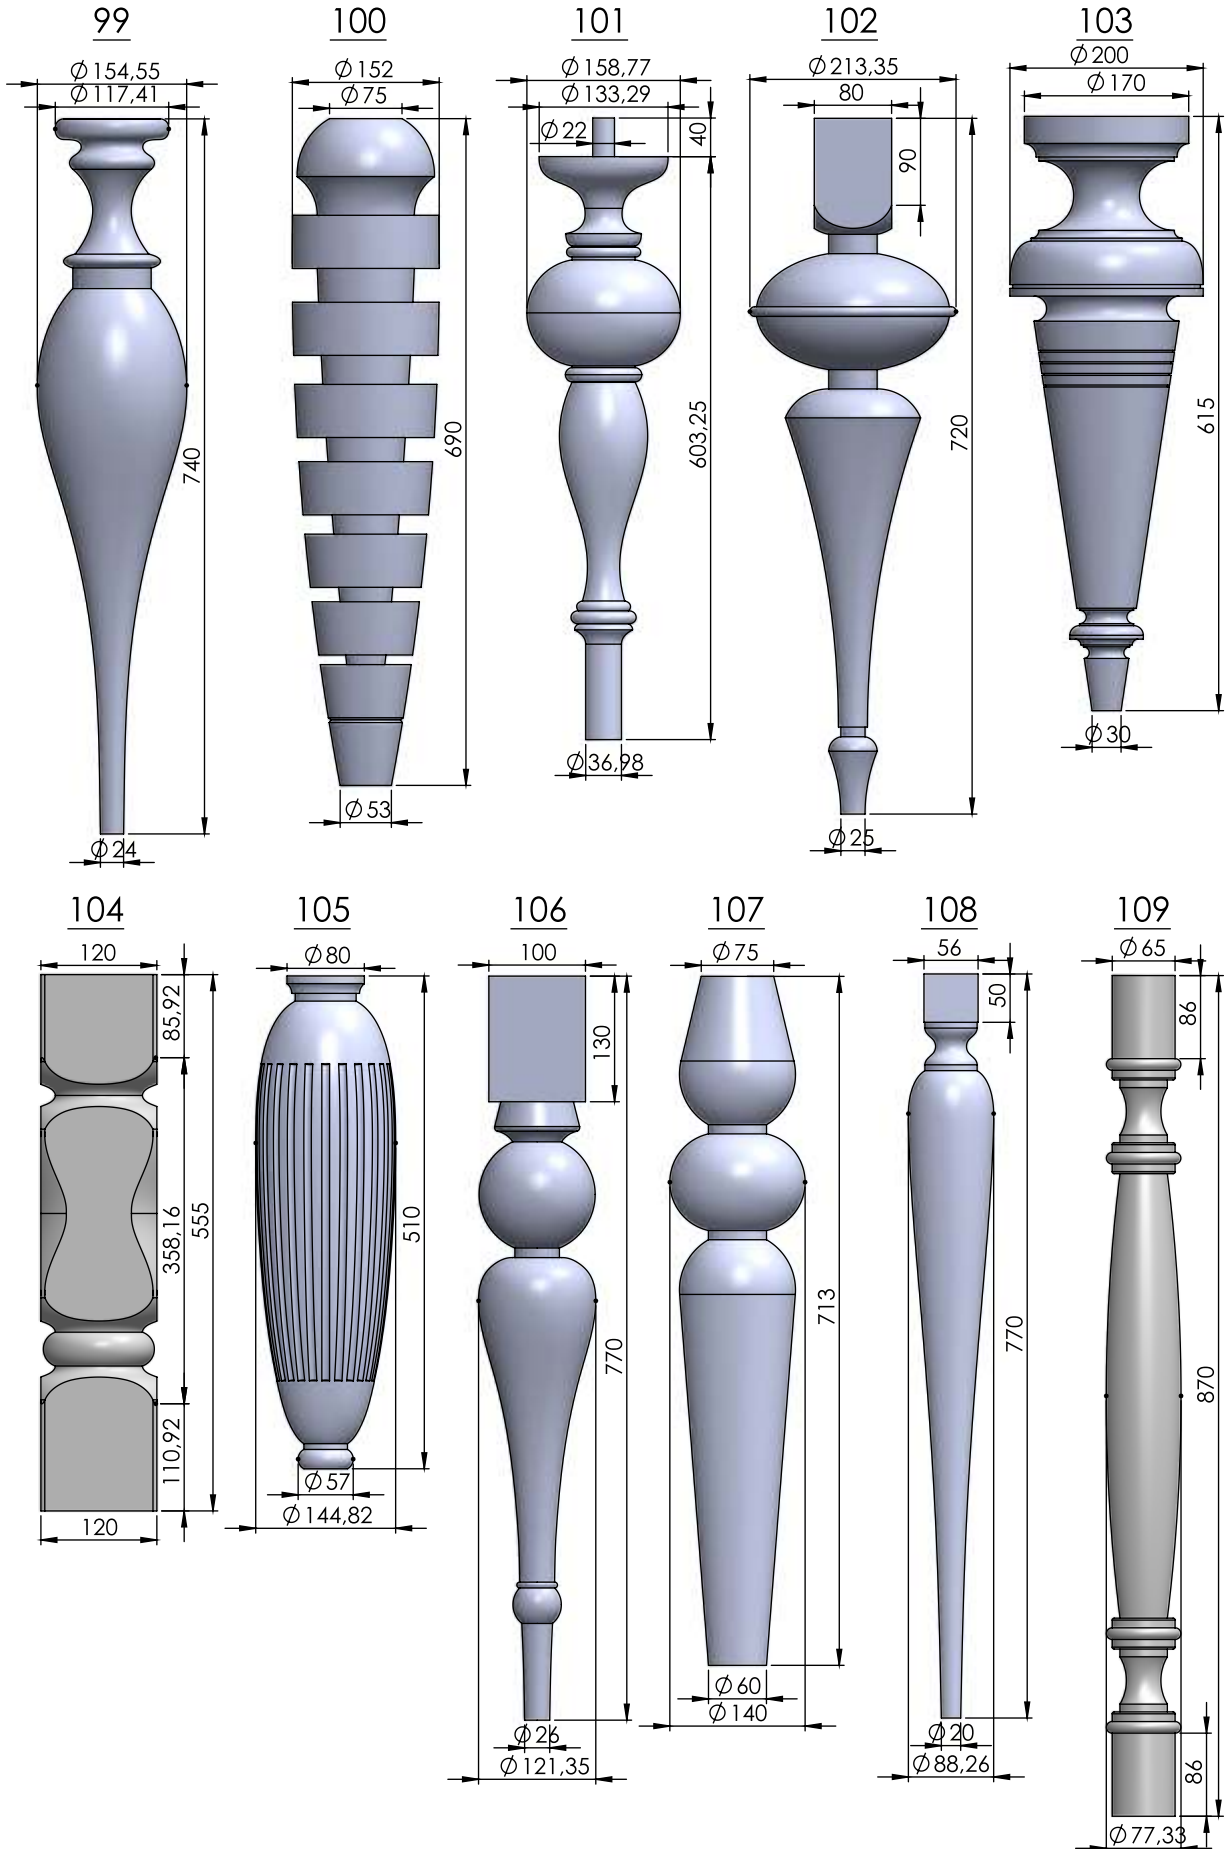

### Turning Types

- \* Dining Table Legs
- \* End Table Legs
- \* Sofa Table Legs
- \* Bar Stool Legs
- \* Chair Legs
- \* Chair Arm Posts
- \* Chair Stretchers
- \* Sofa/Bun Feet
- \* Stairway Balusters
- \* Stairway Newel Posts
- \* Bed Rails
- \* Bed Posts
- \* Lamp Posts
- \* Table Pedistals
- \* Baseball Bats
- \* Kitchen Island Legs
- \* Finials
- \* And Much More.....

### Machining Capabilities

- \* Wood Turning
- \* Turning Sanding
- \* Roping
- \* Fluting
- \* End Boring
- \* Double End Trimming
- \* Stock Moulding
- \* Ball End Polishing
- \* Slot Drilling
- \* Hanger Bolt Installation

204

205

206

207

208

209

Nr.8

Nr.14