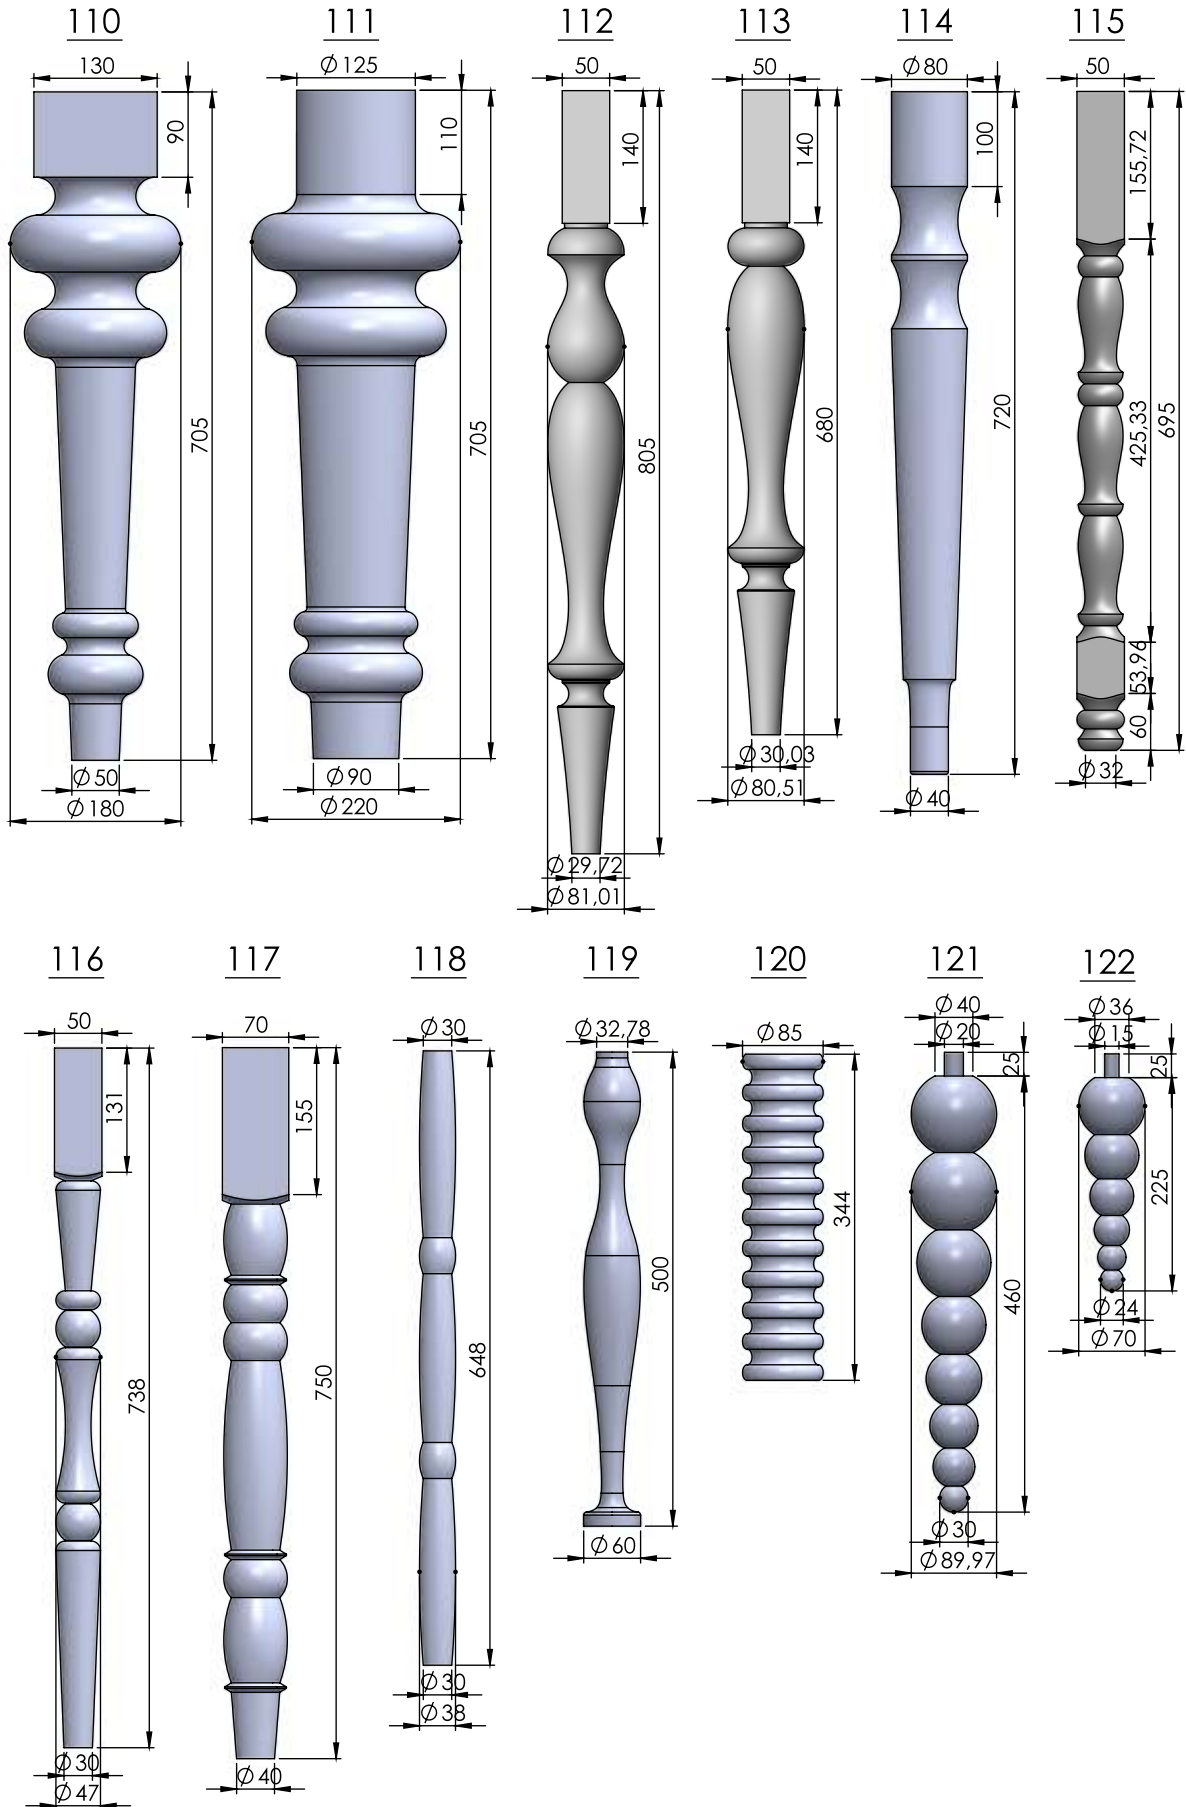

### Turning Types

- \* Dining Table Legs
- \* End Table Legs
- \* Sofa Table Legs
- \* Bar Stool Legs
- \* Chair Legs
- \* Chair Arm Posts
- \* Chair Stretchers
- \* Sofa/Bun Feet
- \* Stairway Balusters
- \* Stairway Newel Posts
- \* Bed Rails
- \* Bed Posts
- \* Lamp Posts
- \* Table Pedistals
- \* Baseball Bats
- \* Kitchen Island Legs
- \* Finials
- \* And Much More.....

### Machining Capabilities

- \* Wood Turning
- \* Turning Sanding
- \* Roping
- \* Fluting
- \* End Boring
- \* Double End Trimming
- \* Stock Moulding
- \* Ball End Polishing
- \* Slot Drilling
- \* Hanger Bolt Installation

204

205

206

207

208

209

Nr.8

Nr.14