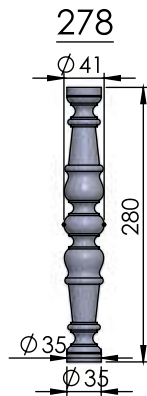

### Turning Types

- \* Dining Table Legs
- \* End Table Legs
- \* Sofa Table Legs
- \* Bar Stool Legs
- \* Chair Legs
- \* Chair Arm Posts
- \* Chair Stretchers
- \* Sofa/Bun Feet
- \* Stairway Balusters
- \* Stairway Newel Posts
- \* Bed Rails
- \* Bed Posts
- \* Lamp Posts
- \* Table Pedistals
- \* Baseball Bats
- \* Kitchen Island Legs
- \* Finials
- \* And Much More.....

### Machining Capabilities

- \* Wood Turning
- \* Turning Sanding
- \* Roping
- \* Fluting
- \* End Boring
- \* Double End Trimming
- \* Stock Moulding
- \* Ball End Polishing
- \* Slot Drilling
- \* Hanger Bolt Installation

204

205

206

207

208

209

Nr.8

Nr.14

Nr.29

Nr.46

Nr.22

Nr.20

Nr.23

Nr.21

Nr.52