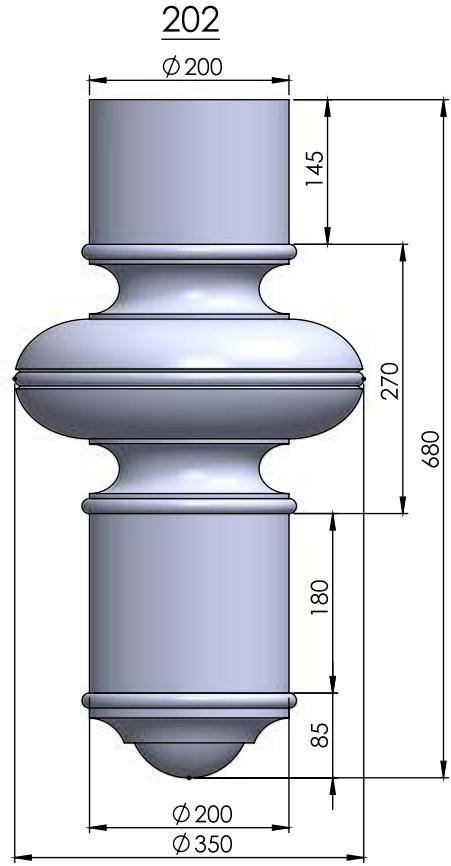

### Turning Types

- \* Dining Table Legs
- \* End Table Legs
- \* Sofa Table Legs
- \* Bar Stool Legs
- \* Chair Legs
- \* Chair Arm Posts
- \* Chair Stretchers
- \* Sofa/Bun Feet
- \* Stairway Balusters
- \* Stairway Newel Posts
- \* Bed Rails
- \* Bed Posts
- \* Lamp Posts
- \* Table Pedistals
- \* Baseball Bats
- \* Kitchen Island Legs
- \* Finials
- \* And Much More.....

### Machining Capabilities

- \* Wood Turning
- \* Turning Sanding
- \* Roping
- \* Fluting
- \* End Boring
- \* Double End Trimming
- \* Stock Moulding
- \* Ball End Polishing
- \* Slot Drilling
- \* Hanger Bolt Installation

204

205

206

207

208

209

Nr.8

Nr.14