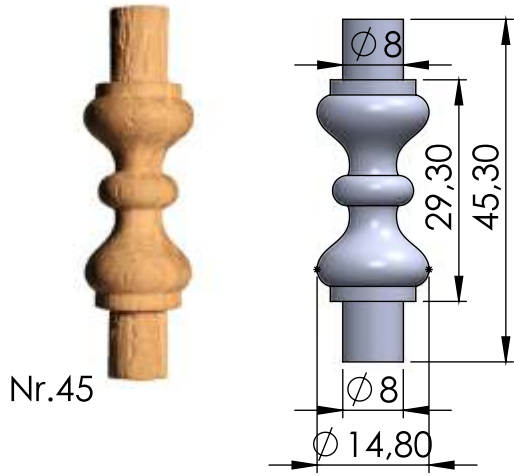

### Turning Types

- \* Dining Table Legs
- \* End Table Legs
- \* Sofa Table Legs
- \* Bar Stool Legs
- \* Chair Legs
- \* Chair Arm Posts
- \* Chair Stretchers
- \* Sofa/Bun Feet
- \* Stairway Balusters
- \* Stairway Newel Posts
- \* Bed Rails
- \* Bed Posts
- \* Lamp Posts
- \* Table Pedistals
- \* Baseball Bats
- \* Kitchen Island Legs
- \* Finials
- \* And Much More.....

### Machining Capabilities

- \* Wood Turning
- \* Turning Sanding
- \* Roping
- \* Fluting
- \* End Boring
- \* Double End Trimming
- \* Stock Moulding
- \* Ball End Polishing
- \* Slot Drilling
- \* Hanger Bolt Installation

204

205

206

207

208

209

Nr.8

Nr.14

Nr.29

Nr.46

Nr.22

Nr.20

Nr.23

Nr.21

Nr.52