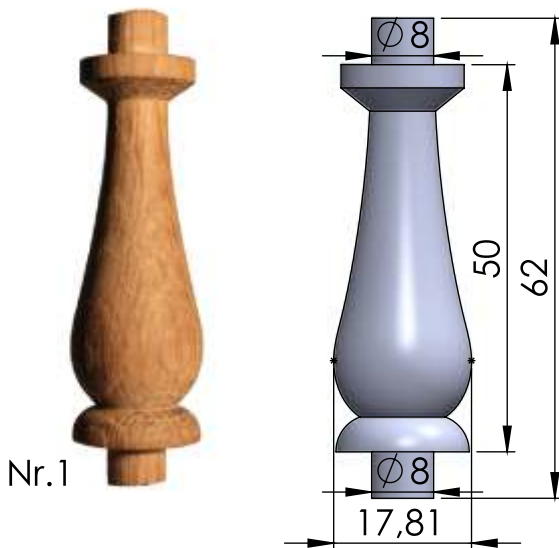

### Turning Types

- \* Dining Table Legs
- \* End Table Legs
- \* Sofa Table Legs
- \* Bar Stool Legs
- \* Chair Legs
- \* Chair Arm Posts
- \* Chair Stretchers
- \* Sofa/Bun Feet
- \* Stairway Balusters
- \* Stairway Newel Posts
- \* Bed Rails
- \* Bed Posts
- \* Lamp Posts
- \* Table Pedistals
- \* Baseball Bats
- \* Kitchen Island Legs
- \* Finials
- \* And Much More.....

### Machining Capabilities

- \* Wood Turning
- \* Turning Sanding
- \* Roping
- \* Fluting
- \* End Boring
- \* Double End Trimming
- \* Stock Moulding
- \* Ball End Polishing
- \* Slot Drilling
- \* Hanger Bolt Installation

204

205

206

207

208

209

Nr.8

Nr.14