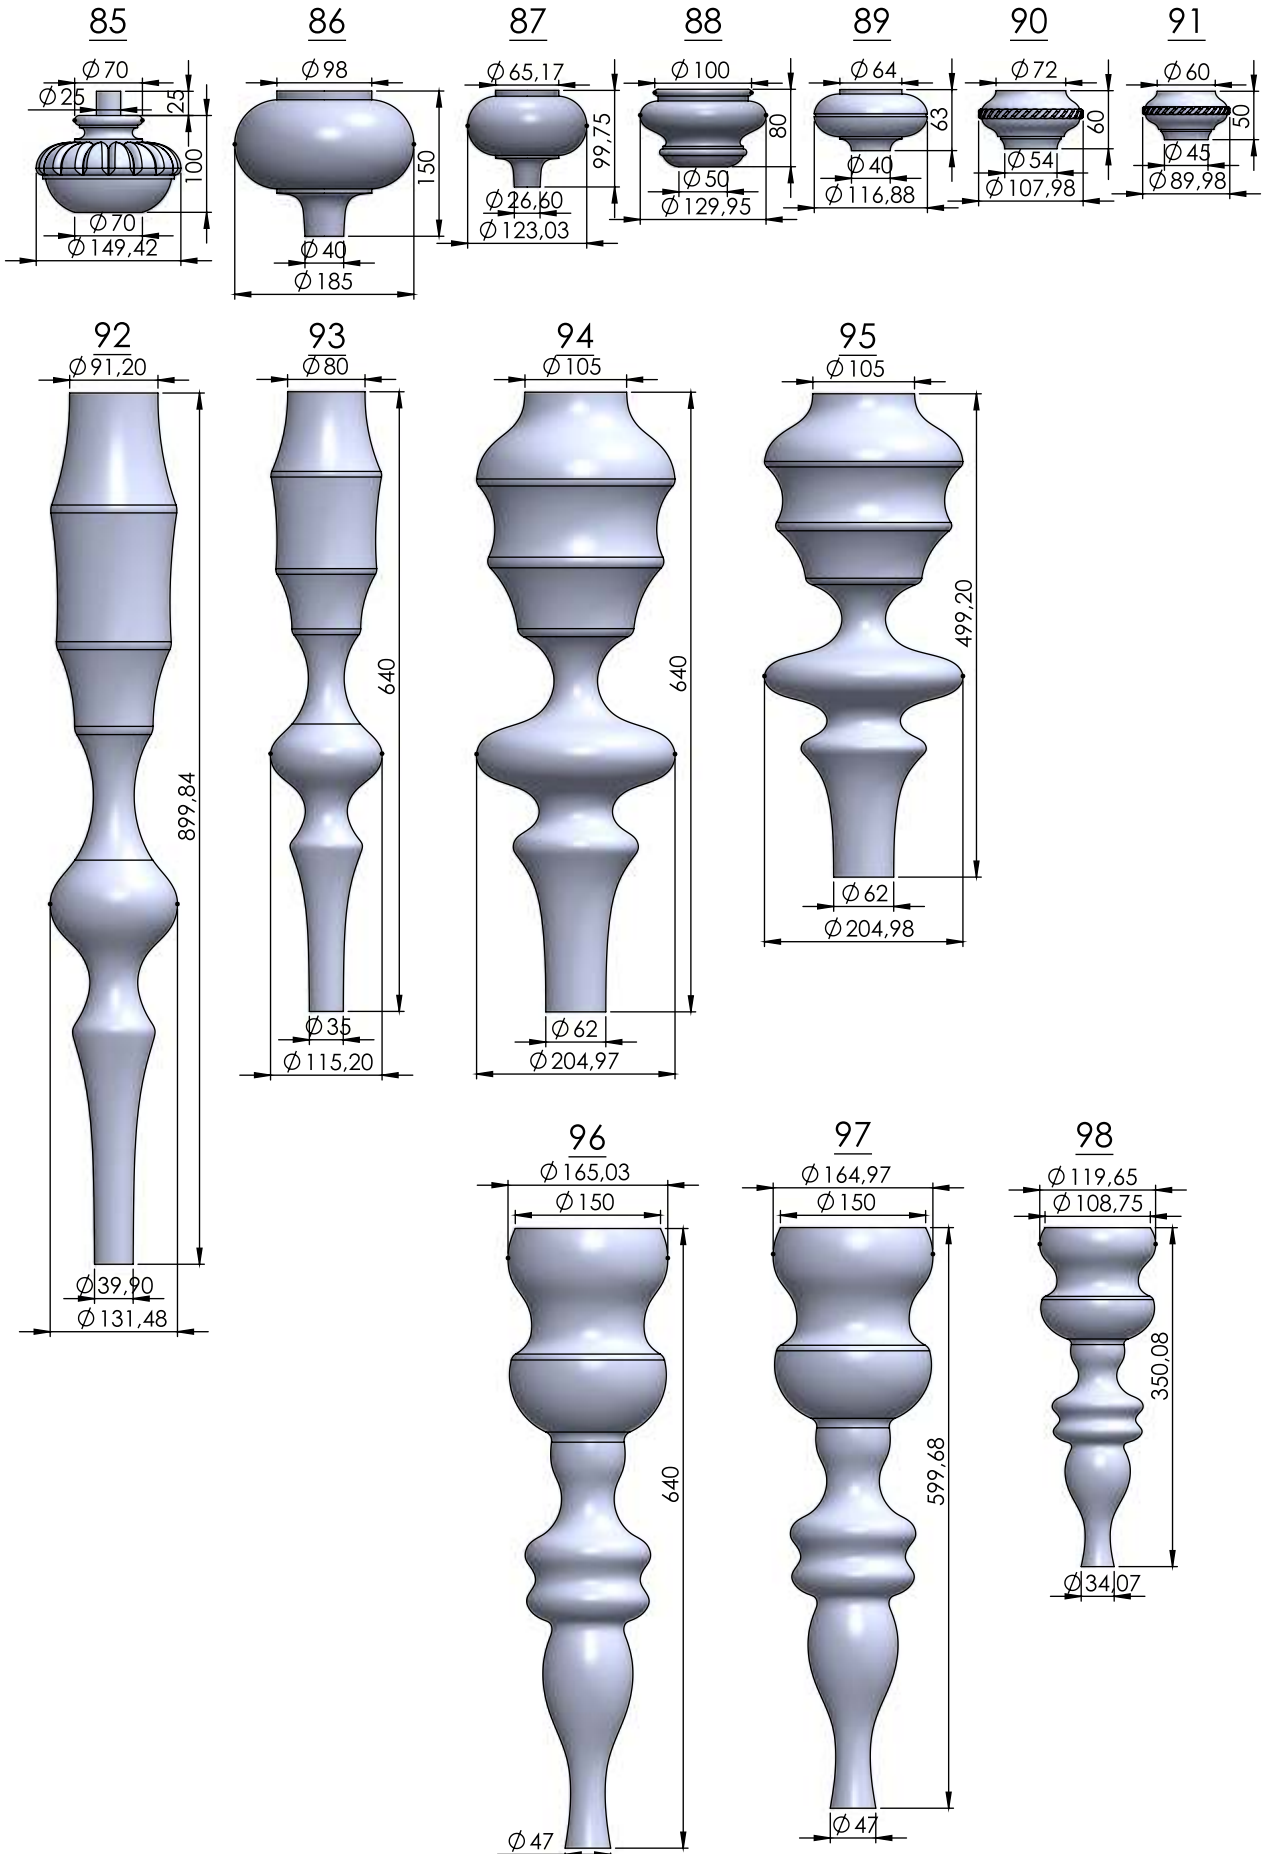

### Turning Types

- \* Dining Table Legs
- \* End Table Legs
- \* Sofa Table Legs
- \* Bar Stool Legs
- \* Chair Legs
- \* Chair Arm Posts
- \* Chair Stretchers
- \* Sofa/Bun Feet
- \* Stairway Balusters
- \* Stairway Newel Posts
- \* Bed Rails
- \* Bed Posts
- \* Lamp Posts
- \* Table Pedistals
- \* Baseball Bats
- \* Kitchen Island Legs
- \* Finials
- \* And Much More.....

### Machining Capabilities

- \* Wood Turning
- \* Turning Sanding
- \* Roping
- \* Fluting
- \* End Boring
- \* Double End Trimming
- \* Stock Moulding
- \* Ball End Polishing
- \* Slot Drilling
- \* Hanger Bolt Installation