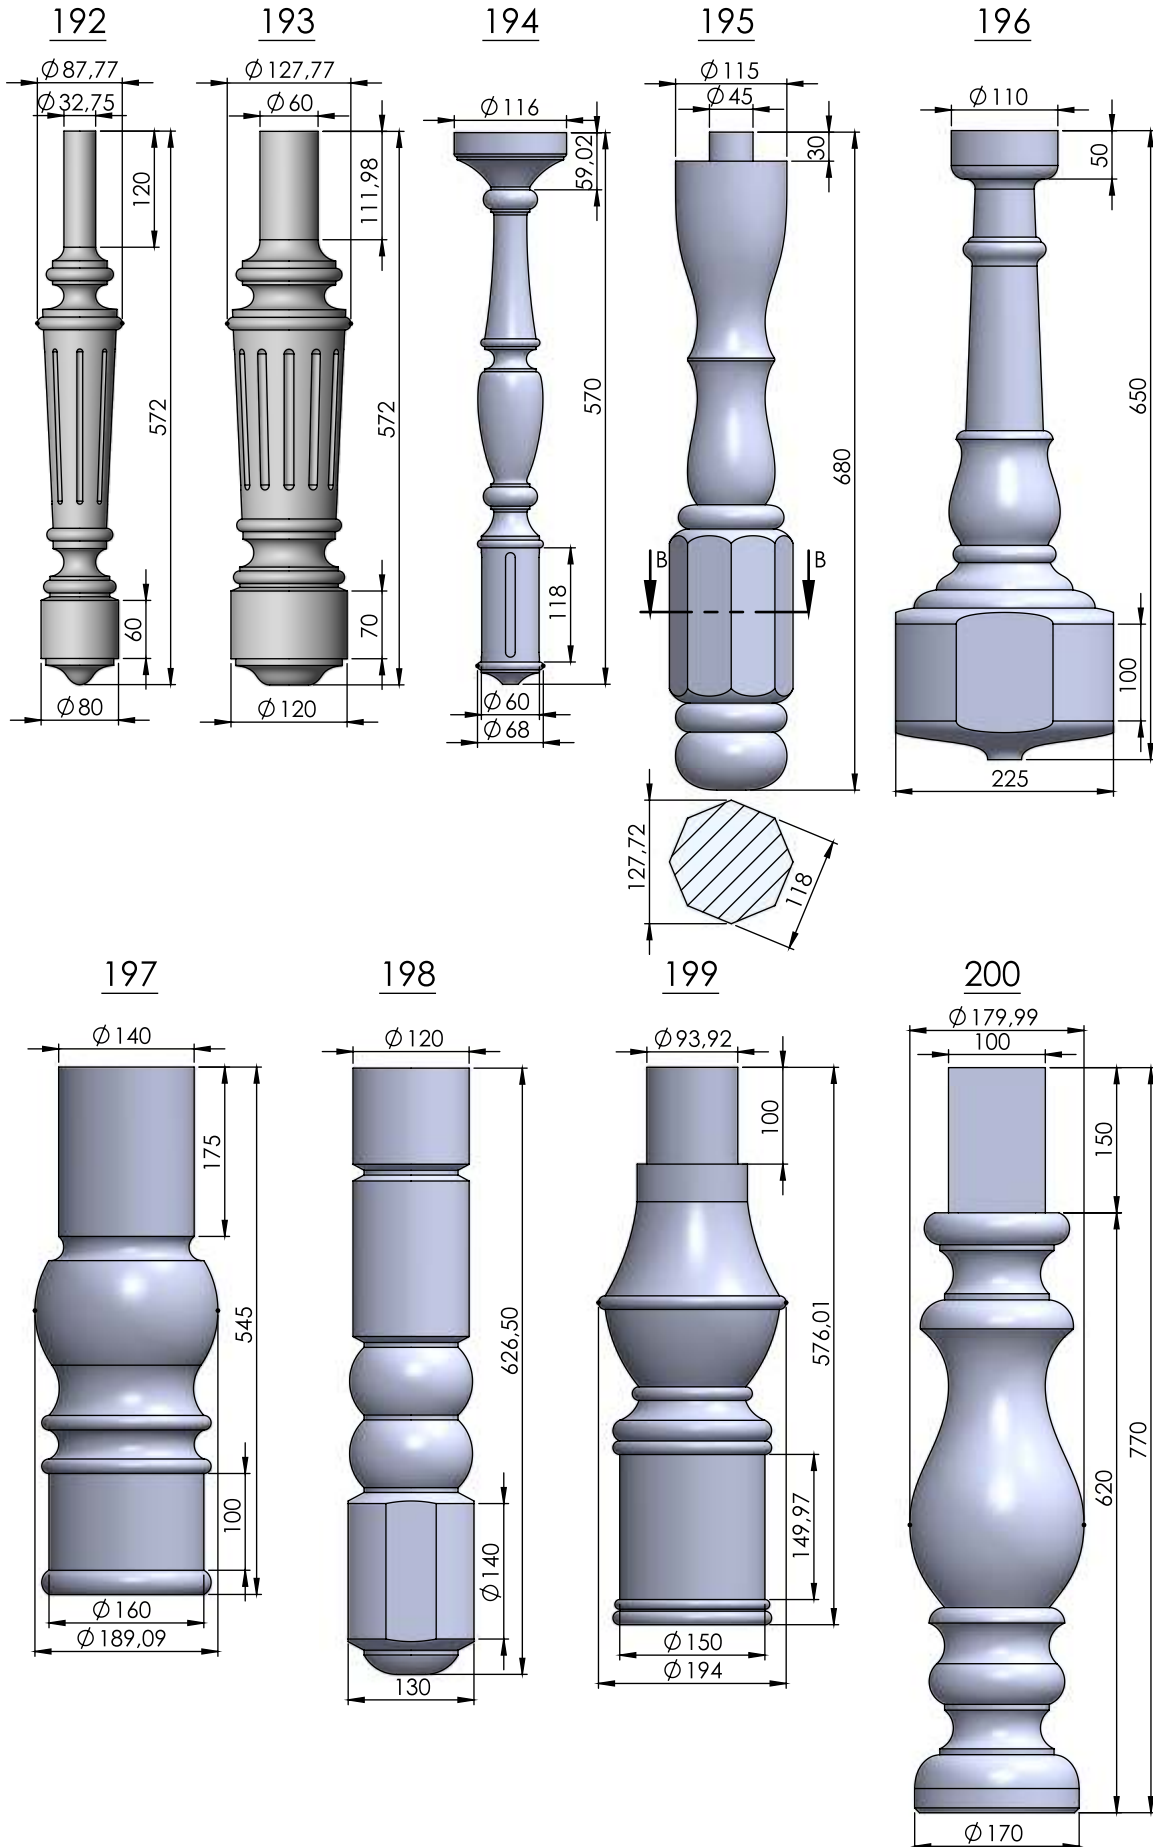

### Turning Types

- \* Dining Table Legs
- \* End Table Legs
- \* Sofa Table Legs
- \* Bar Stool Legs
- \* Chair Legs
- \* Chair Arm Posts
- \* Chair Stretchers
- \* Sofa/Bun Feet
- \* Stairway Balusters
- \* Stairway Newel Posts
- \* Bed Rails
- \* Bed Posts
- \* Lamp Posts
- \* Table Pedistals
- \* Baseball Bats
- \* Kitchen Island Legs
- \* Finials
- \* And Much More.....

### Machining Capabilities

- \* Wood Turning
- \* Turning Sanding
- \* Roping
- \* Fluting
- \* End Boring
- \* Double End Trimming
- \* Stock Moulding
- \* Ball End Polishing
- \* Slot Drilling
- \* Hanger Bolt Installation

204

205

206

207

208

209

Nr.8

Nr.14