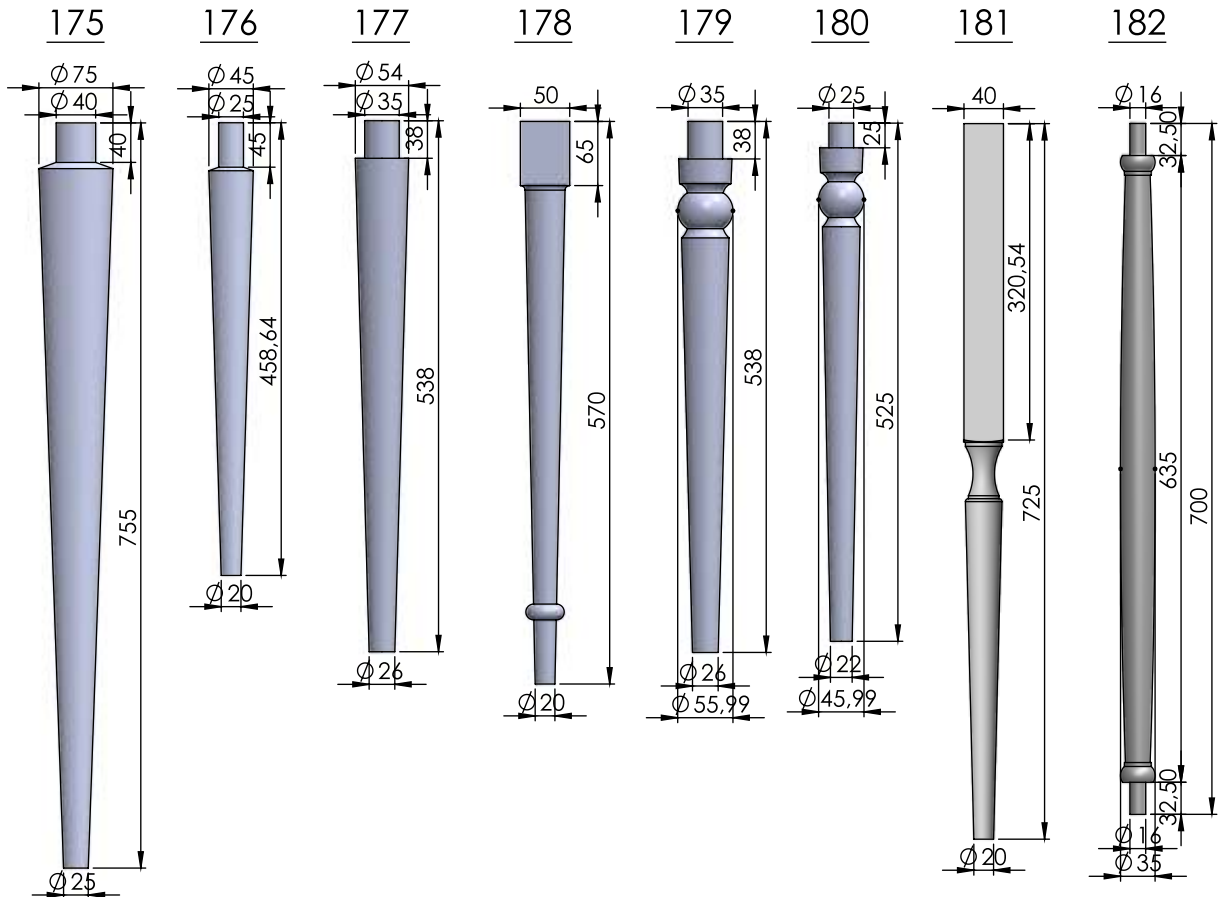

### Turning Types

- \* Dining Table Legs
- \* End Table Legs
- \* Sofa Table Legs
- \* Bar Stool Legs
- \* Chair Legs
- \* Chair Arm Posts
- \* Chair Stretchers
- \* Sofa/Bun Feet
- \* Stairway Balusters
- \* Stairway Newel Posts
- \* Bed Rails
- \* Bed Posts
- \* Lamp Posts
- \* Table Pedistals
- \* Baseball Bats
- \* Kitchen Island Legs
- \* Finials
- \* And Much More.....

### Machining Capabilities

- \* Wood Turning
- \* Turning Sanding
- \* Roping
- \* Fluting
- \* End Boring
- \* Double End Trimming
- \* Stock Moulding
- \* Ball End Polishing
- \* Slot Drilling
- \* Hanger Bolt Installation

204

205

206

207

208

209

Nr.8

Nr.14